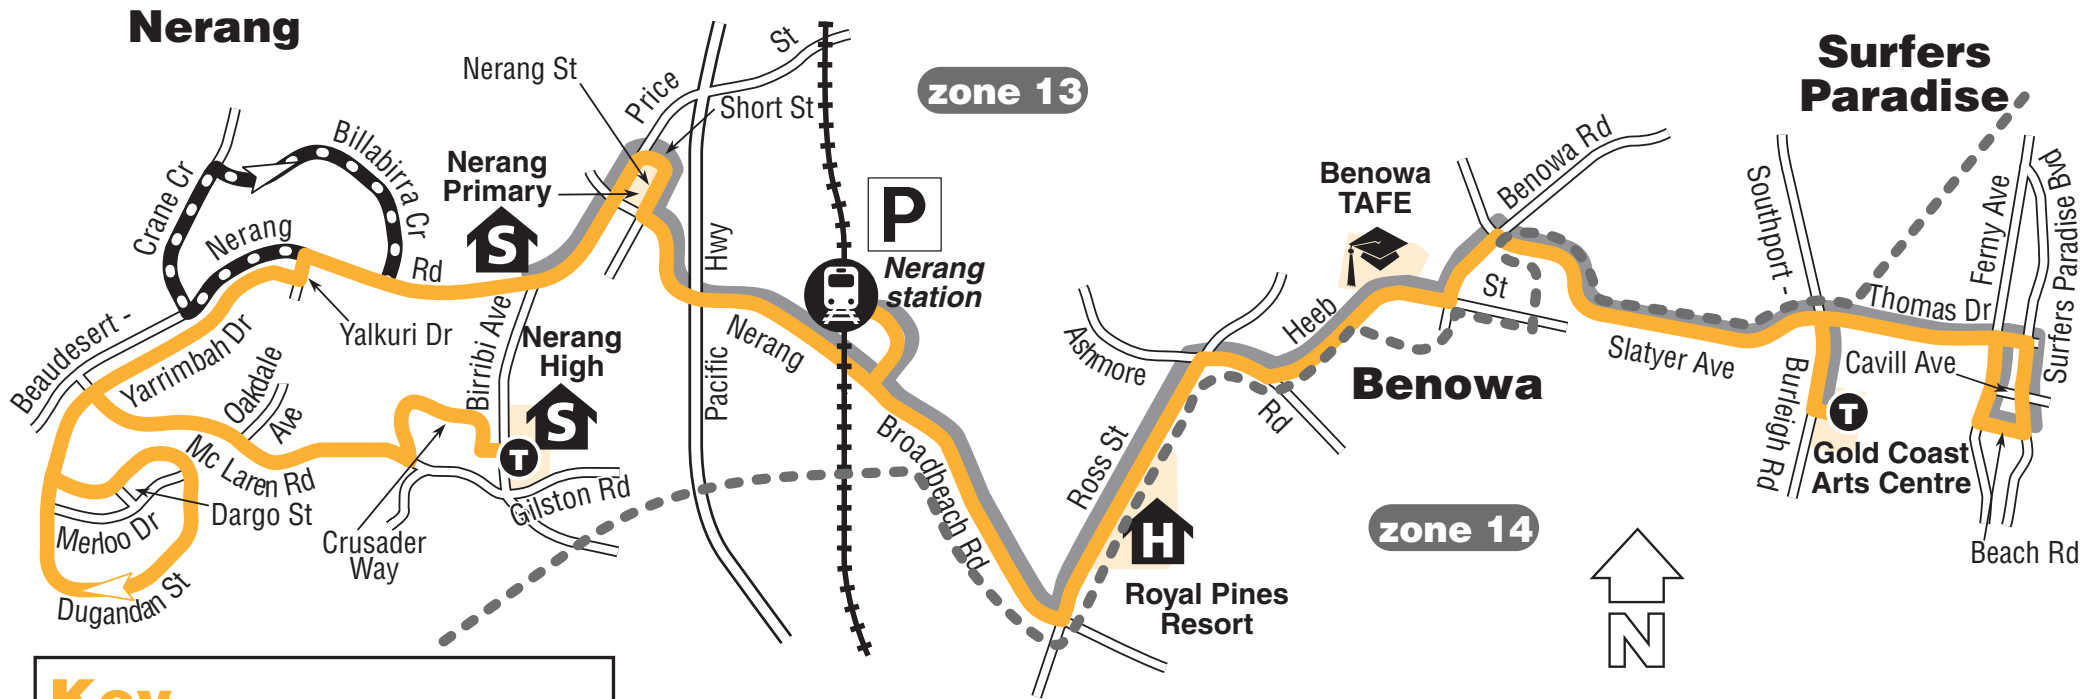

N21 Surfers Paradise to Nerang

servicing
McLaren Rd
Clearwater
Nerang
Benowa TAFE
Surfers Paradise

effective 18 December 2009

your **Gold Coast** bus operator

Key

- route 21
- route N21
- occasional journey
- bus interchange
- connecting train station
- zone Boundary
- terminus
- park 'n' ride
- hotel
- school
- TAFE
- shopping centre

explanations

- . – Journey does not travel via this location.
- am – Journeys operating in the morning.
- pm – Journeys operating in the afternoon and evening.
- Ⓒ – Journey first operates to Clearwater before returning via Crane and Billabirra Crescents.
- Ⓓ – Journey connects with Route 20 bus from Southport.

- Ⓔ – Journey operates via Weedens Road and Gilston Road to McLarens Road, then via Clearwater and Crane Road.
- ⓐ – Journey connects with Route 20 bus to Southport.
- ⓑ – Passenger set down only.

– Shaded row highlights train departure & arrival times, to and from Brisbane. While QR makes every effort to ensure services run to schedule as per the timetable, there can be no guarantee of connections between trains or between train services and bus services.