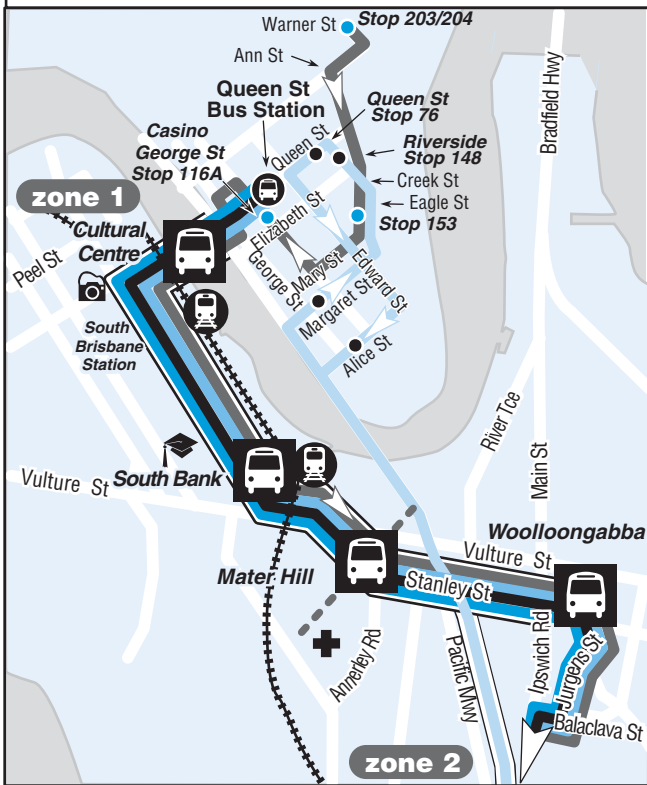

Brisbane City South inset

route 115

1. **servicing**
2. Calamvale
   - Sunnybank Hills
   - Acacia Ridge
   - Salisbury
   - Moorooka
   - Annerley
   - City