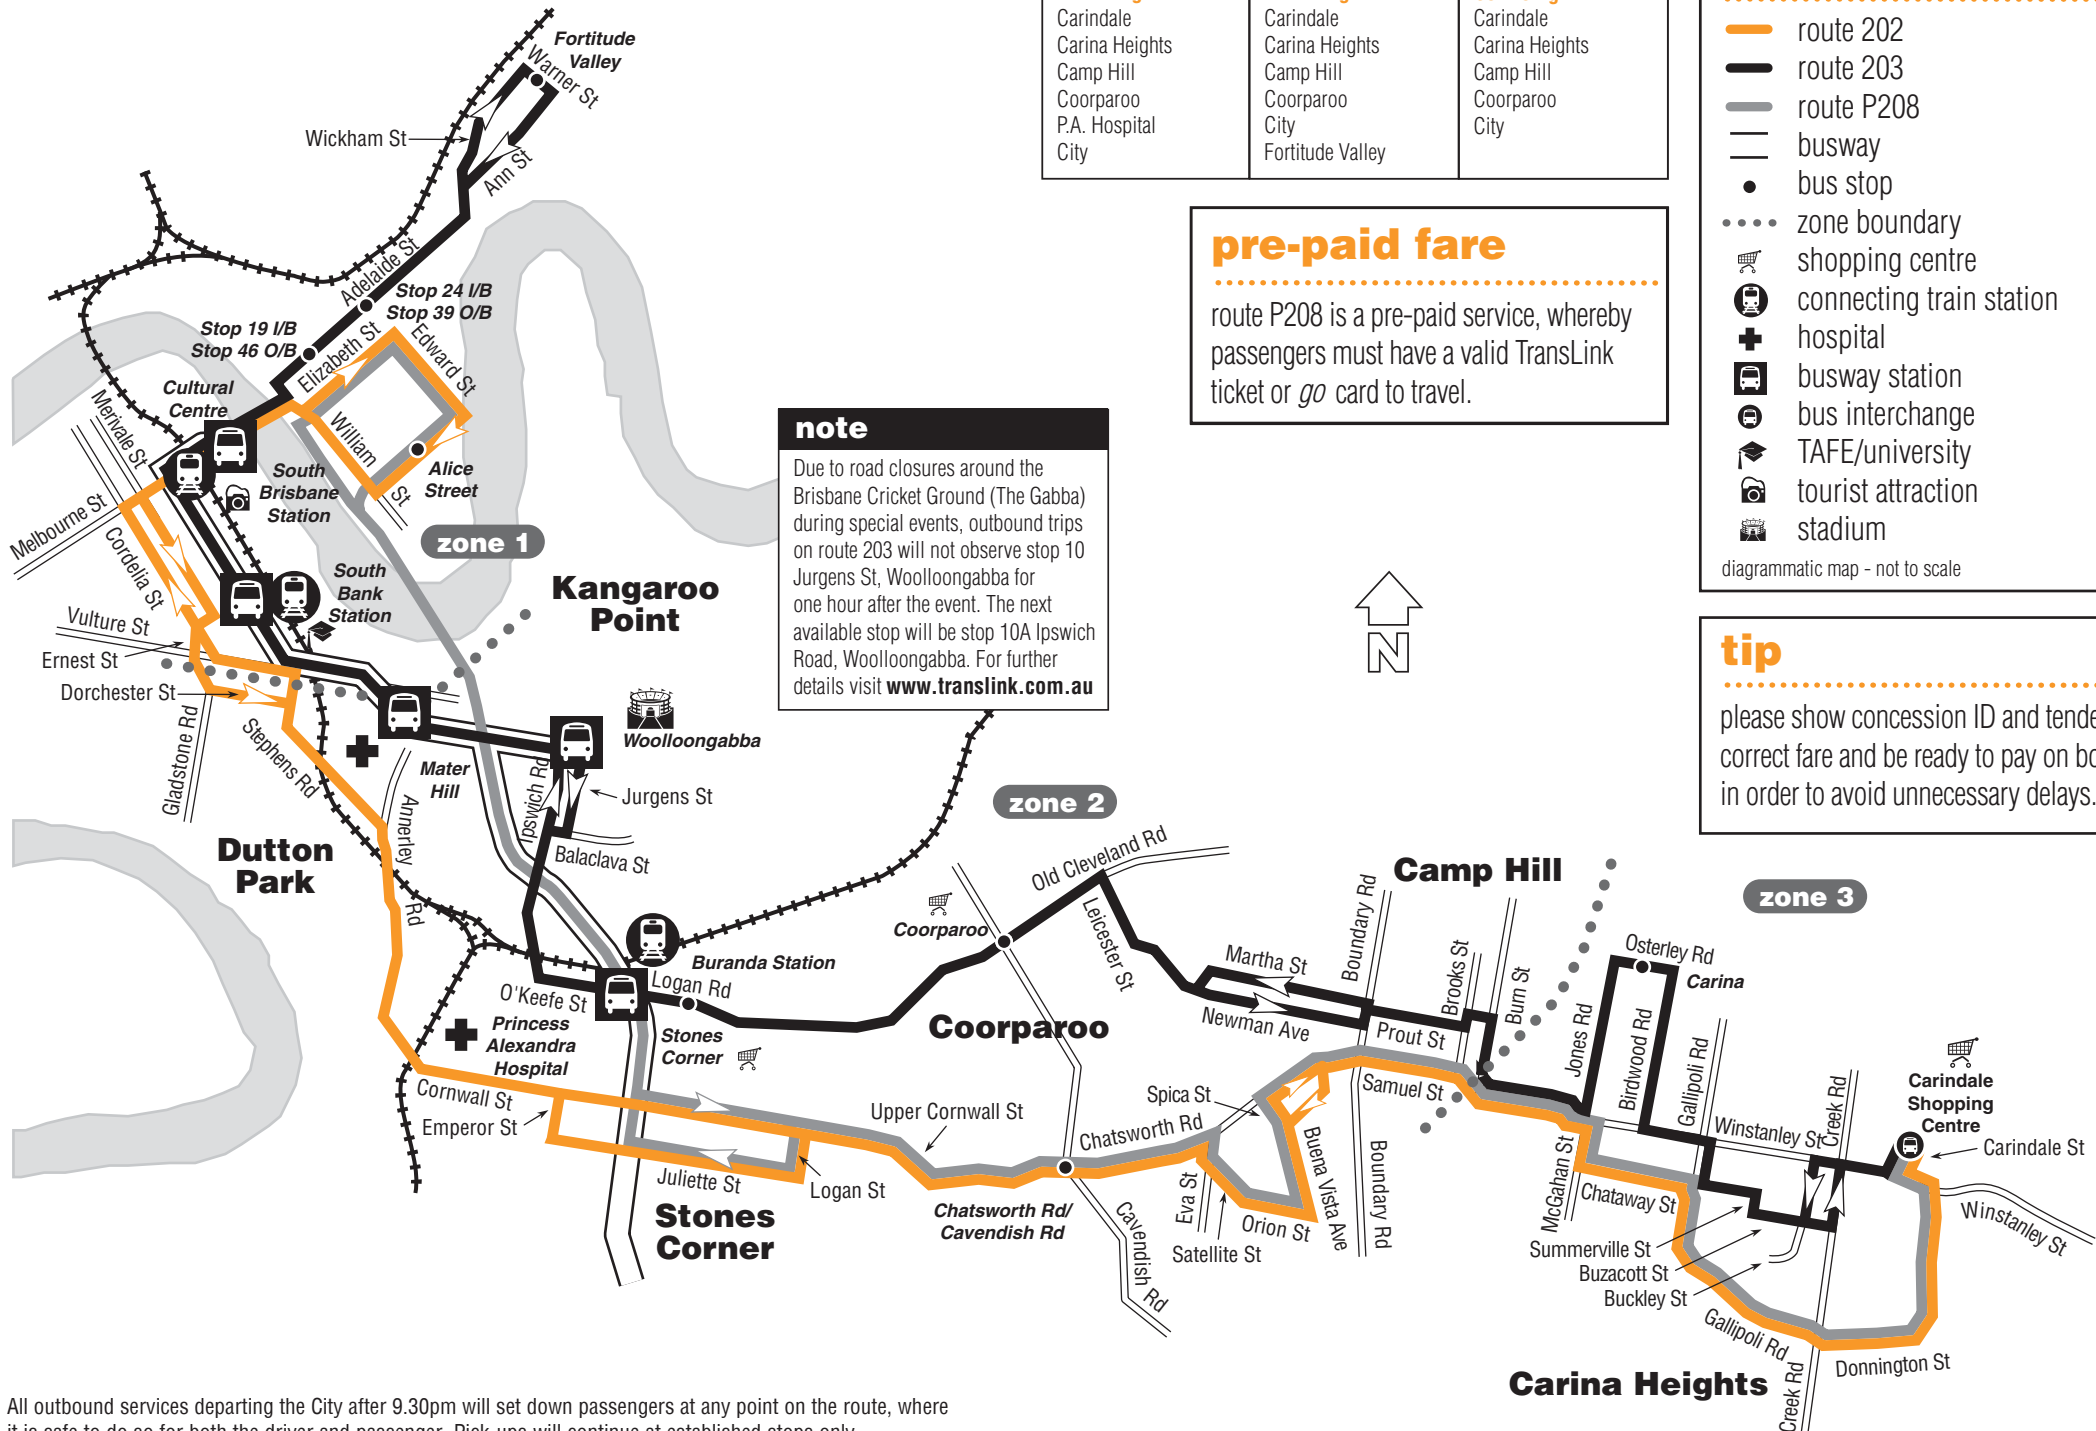

route 202	route 203	route P208
servicing Carindale Carina Heights Camp Hill Coorparoo P.A. Hospital City	servicing Carindale Carina Heights Camp Hill Coorparoo City Fortitude Valley	servicing Carindale Carina Heights Camp Hill Coorparoo City

pre-paid fare

route P208 is a pre-paid service, whereby passengers must have a valid TransLink ticket or *go* card to travel.

note

Due to road closures around the Brisbane Cricket Ground (The Gabba) during special events, outbound trips on route 203 will not observe stop 10 Jurgens St, Woolloongabba for one hour after the event. The next available stop will be stop 10A Ipswich Road, Woolloongabba. For further details visit www.translink.com.au

key

- ..... route 202
- ..... route 203
- ..... route P208
- busway
- bus stop
- ..... zone boundary
- 🛍️ shopping centre
- 🚆 connecting train station
- 🏥 hospital
- 🚏 busway station
- 🔄 bus interchange
- 🎓 TAFE/university
- 📷 tourist attraction
- 🏟️ stadium

diagrammatic map - not to scale

tip

please show concession ID and tender correct fare and be ready to pay on boarding in order to avoid unnecessary delays.

All outbound services departing the City after 9.30pm will set down passengers at any point on the route, where it is safe to do so for both the driver and passenger. Pick-ups will continue at established stops only.