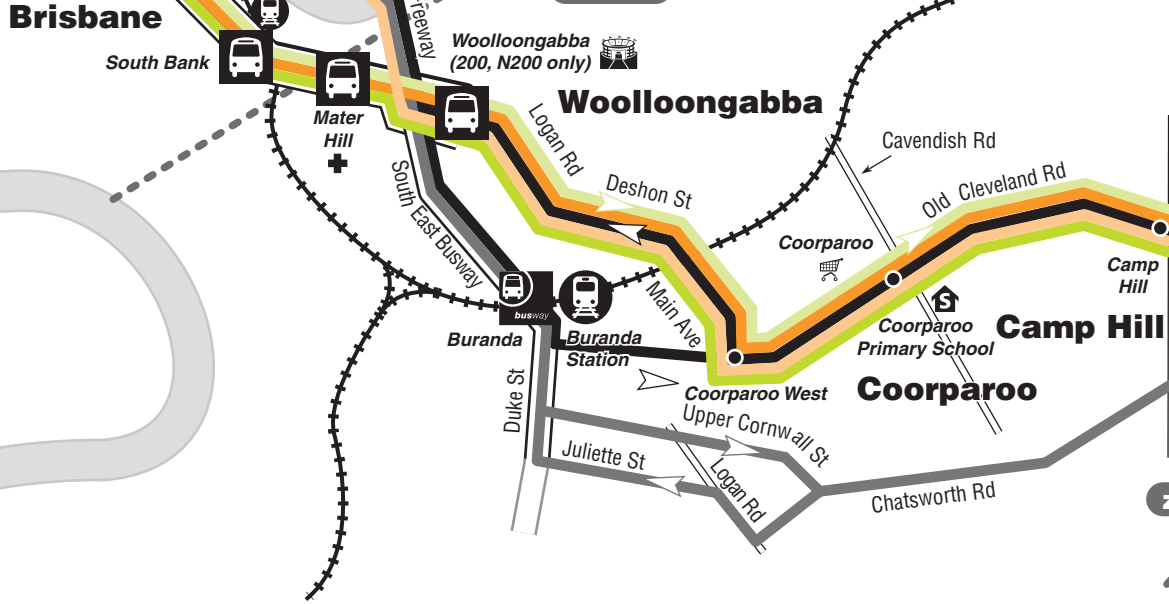

South Brisbane

zone 2