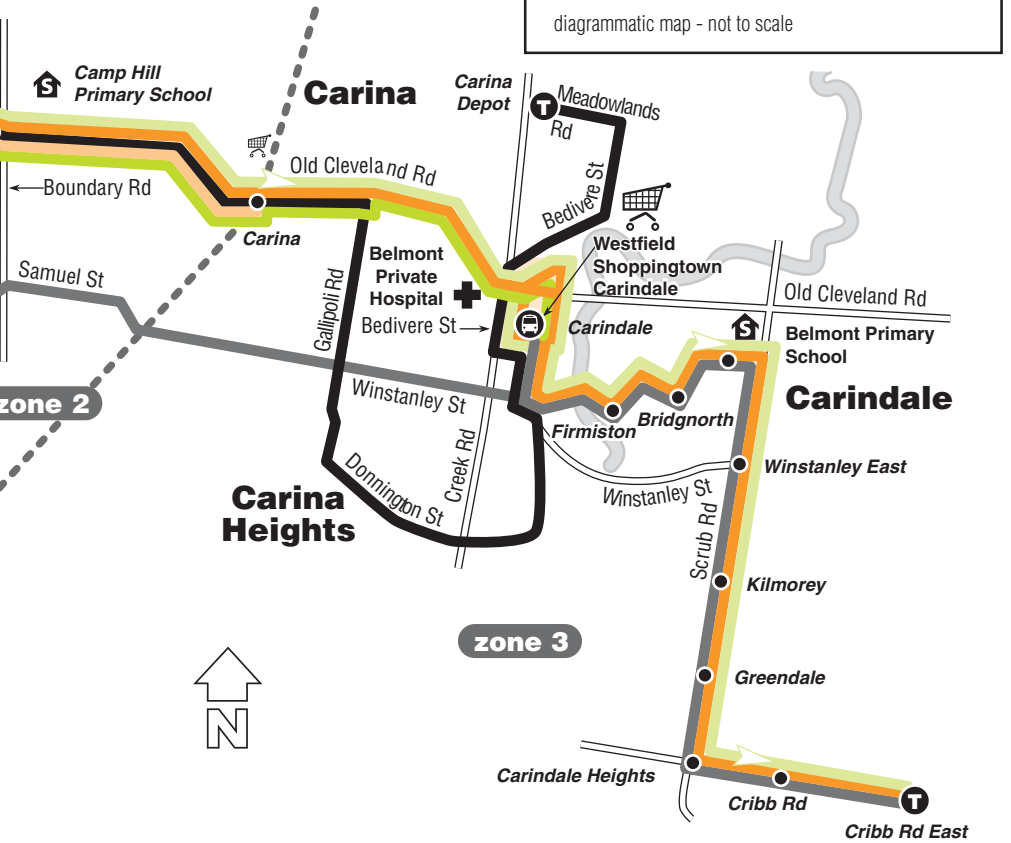

zone 2

N200 NightLink

operates outbound hourly from 1:05 am until 5:05 am on Saturday and Sunday mornings.

note

N200 NightLink also operates inbound from Woolloongabba Busway Station to Fortitude Valley.

NightLink buses will drop off anywhere along the route where it is safe to do so.

tip

please show concession ID and tender correct fare and be ready to pay on boarding in order to avoid unnecessary delays.

pre-paid fare

routes P201, P206, P207, P222 are a pre-paid service, whereby passengers must have a valid TransLink ticket or *go* card to travel.

key

- route 200
- route N200
- route P201
- busway - route 200/P201/P206
- bus stop
- NightLink bus stop
- B busway station
- zone boundary
- 🛒 shopping centre
- 🏫 connecting train station
- 🚉 train station
- 🚌 bus interchange
- 🏠 school
- + hospital
- 🏟️ stadium

diagrammatic map - not to scale

route 200	route N200	route P201	route P206	route P207	route P222
servicing Carindale Heights Carindale Carina Heights Camp Hill Coorparoo Woolloongabba City	servicing Fortitude Valley City Woolloongabba Coorparoo Camp Hill Carina Heights Carindale Carindale Heights	servicing Carindale Heights Carindale City	servicing Carina Carindale Carina Heights Camp Hill Coorparoo City	servicing Carina Camp Hill Coorparoo City	servicing Carindale Carina Camp Hill Coorparoo Mater Hill South Bank Cultural Centre King George Square Roma Street

zone 3