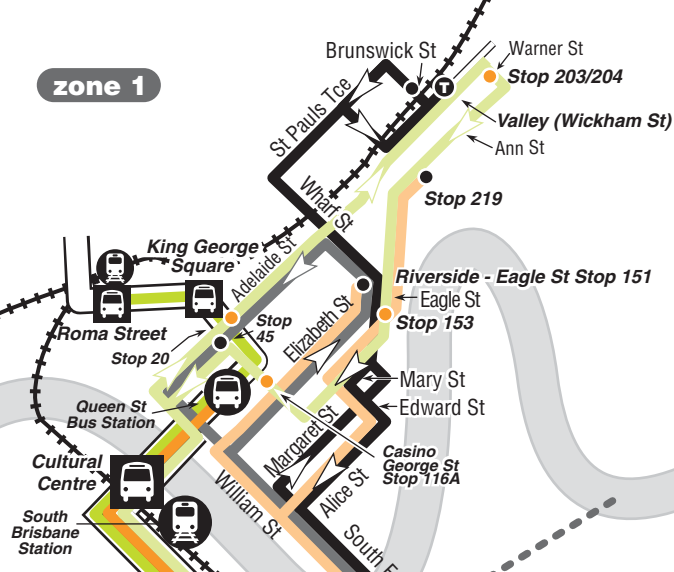

zone 1

South Brisbane

zone 2

zone 2

N200 NightLink

operates outbound hourly from 1:05 am until 5:05 am on Saturday and Sunday mornings.

note

N200 NightLink also operates inbound from Woolloongabba Busway Station to Fortitude Valley.

NightLink buses will drop off anywhere along the route where it is safe to do so.

tip

please show concession ID and tender correct fare and be ready to pay on boarding in order to avoid unnecessary delays.

pre-paid fare

routes P201, P206, P207, P222 are a pre-paid service, whereby passengers must have a valid TransLink ticket or *go* card to travel.

key

- route 200
- route N200
- route P201
- busway - route 200/P201/P206
- bus stop
- NightLink bus stop
- B busway station
- zone boundary
- 🛒 shopping centre
- 🏫 connecting train station
- 🚉 train station
- 🚌 bus interchange
- 🏠 school
- + hospital
- 🏟️ stadium

diagrammatic map - not to scale

route 200	route N200	route P201	route P206	route P207	route P222
servicing Carindale Heights Carindale Carina Heights Camp Hill Coorparoo Woolloongabba City	servicing Fortitude Valley City Woolloongabba Coorparoo Camp Hill Carina Heights Carindale Carindale Heights	servicing Carindale Heights Carindale City	servicing Carina Carindale Carina Heights Camp Hill Coorparoo City	servicing Carina Camp Hill Coorparoo City	servicing Carindale Carina Camp Hill Coorparoo Mater Hill South Bank Cultural Centre King George Square Roma Street

zone 3

Cribb Rd East