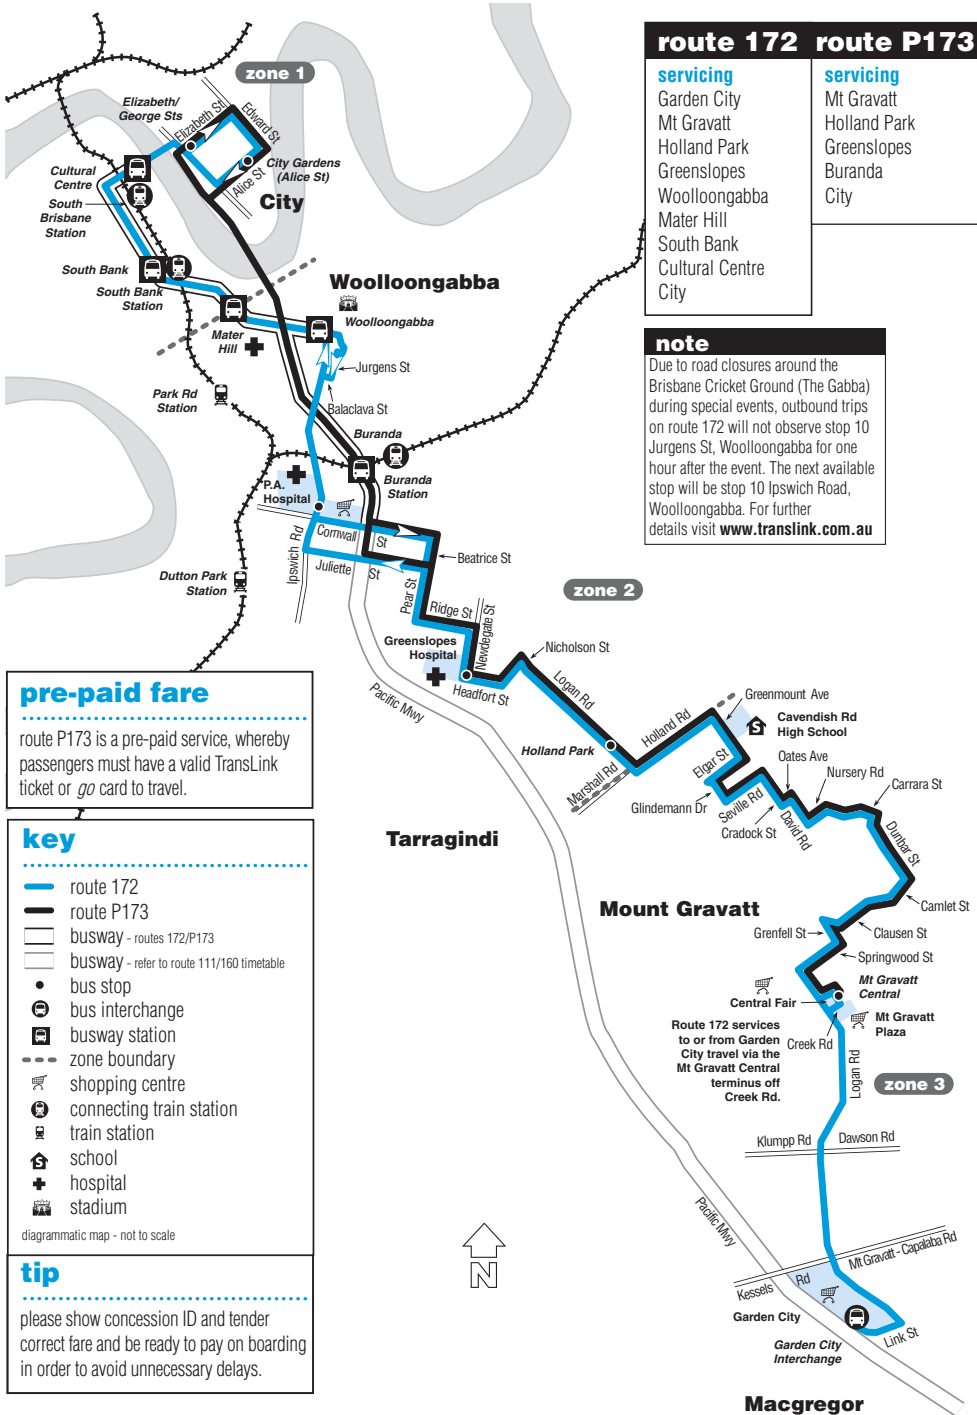

route map

TRANSLink ticket types

routes
172 Garden City to City all stops
P173 Mt Gravatt Central to City pre-paid fare express