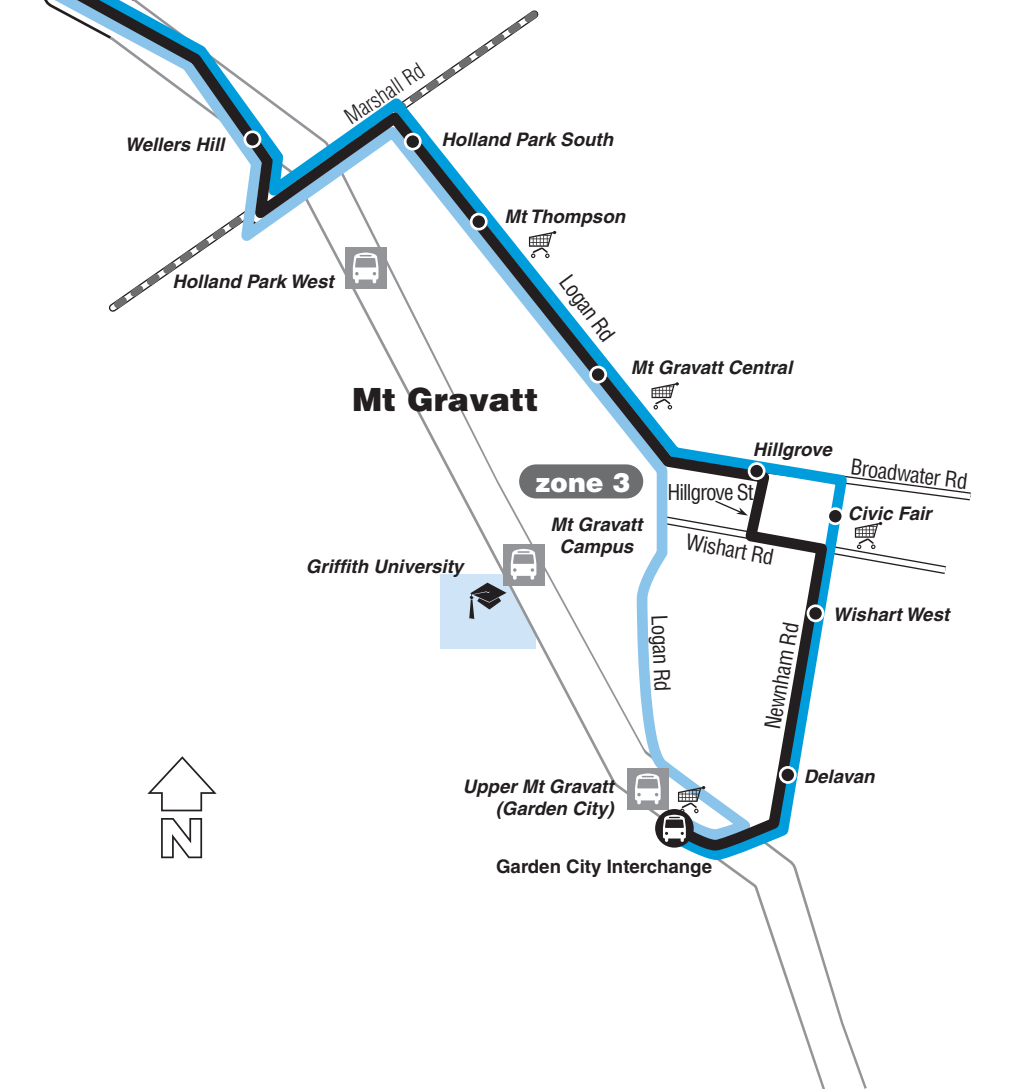

route 171	route P176	route 170
servicing	servicing	servicing
Garden City	Garden City	Garden City
Wishart	Upper Mt Gravatt	Wishart
Mt Gravatt (Broadwater Rd)	Mt Gravatt (Logan Rd)	Mt Gravatt
Holland Park	Holland Park	Holland Park (Newnham Rd)
Holland Park West	Holland Park West	Holland Park West
Buranda	Buranda	Buranda
City	City	Mater Hill
Valley	Valley	South Bank
		Cultural Centre
		City

pre-paid fare

route P176 is a pre-paid service, whereby passengers must have a valid TransLink ticket or *go* card to travel.

key

- route 170
- route 171
- route P176
- busway - route 170/171/P176
- busway - refer to route 111/160 timetable
- hospital
- bus stop
- busway station
- zone boundary
- shopping centre
- connecting train station
- university/TAFE

diagrammatic map - not to scale

tip

please show concession ID and tender correct fare and be ready to pay on boarding in order to avoid unnecessary delays.