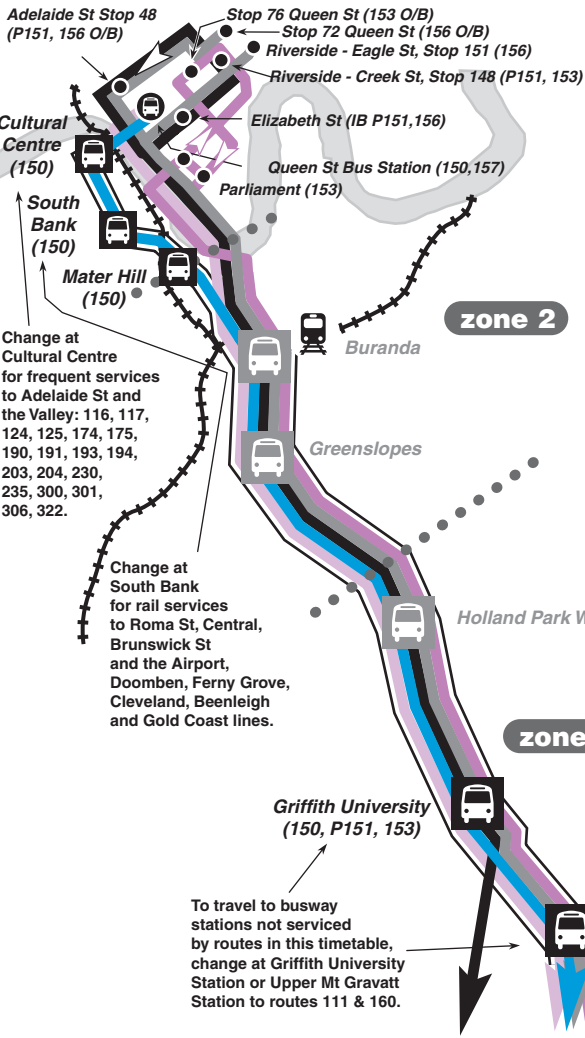

route P151	route 152	route 153	route 156	route P157
servicing Stretton Sunnybank Hills Sunnybank Griffith University City Riverside	servicing Stretton Runcorn Garden City	servicing Drewvale Stretton Griffith University City Riverside	servicing Stretton Fruitgrove Station Runcorn Garden City City Riverside	servicing Runcorn Fruitgrove Station City