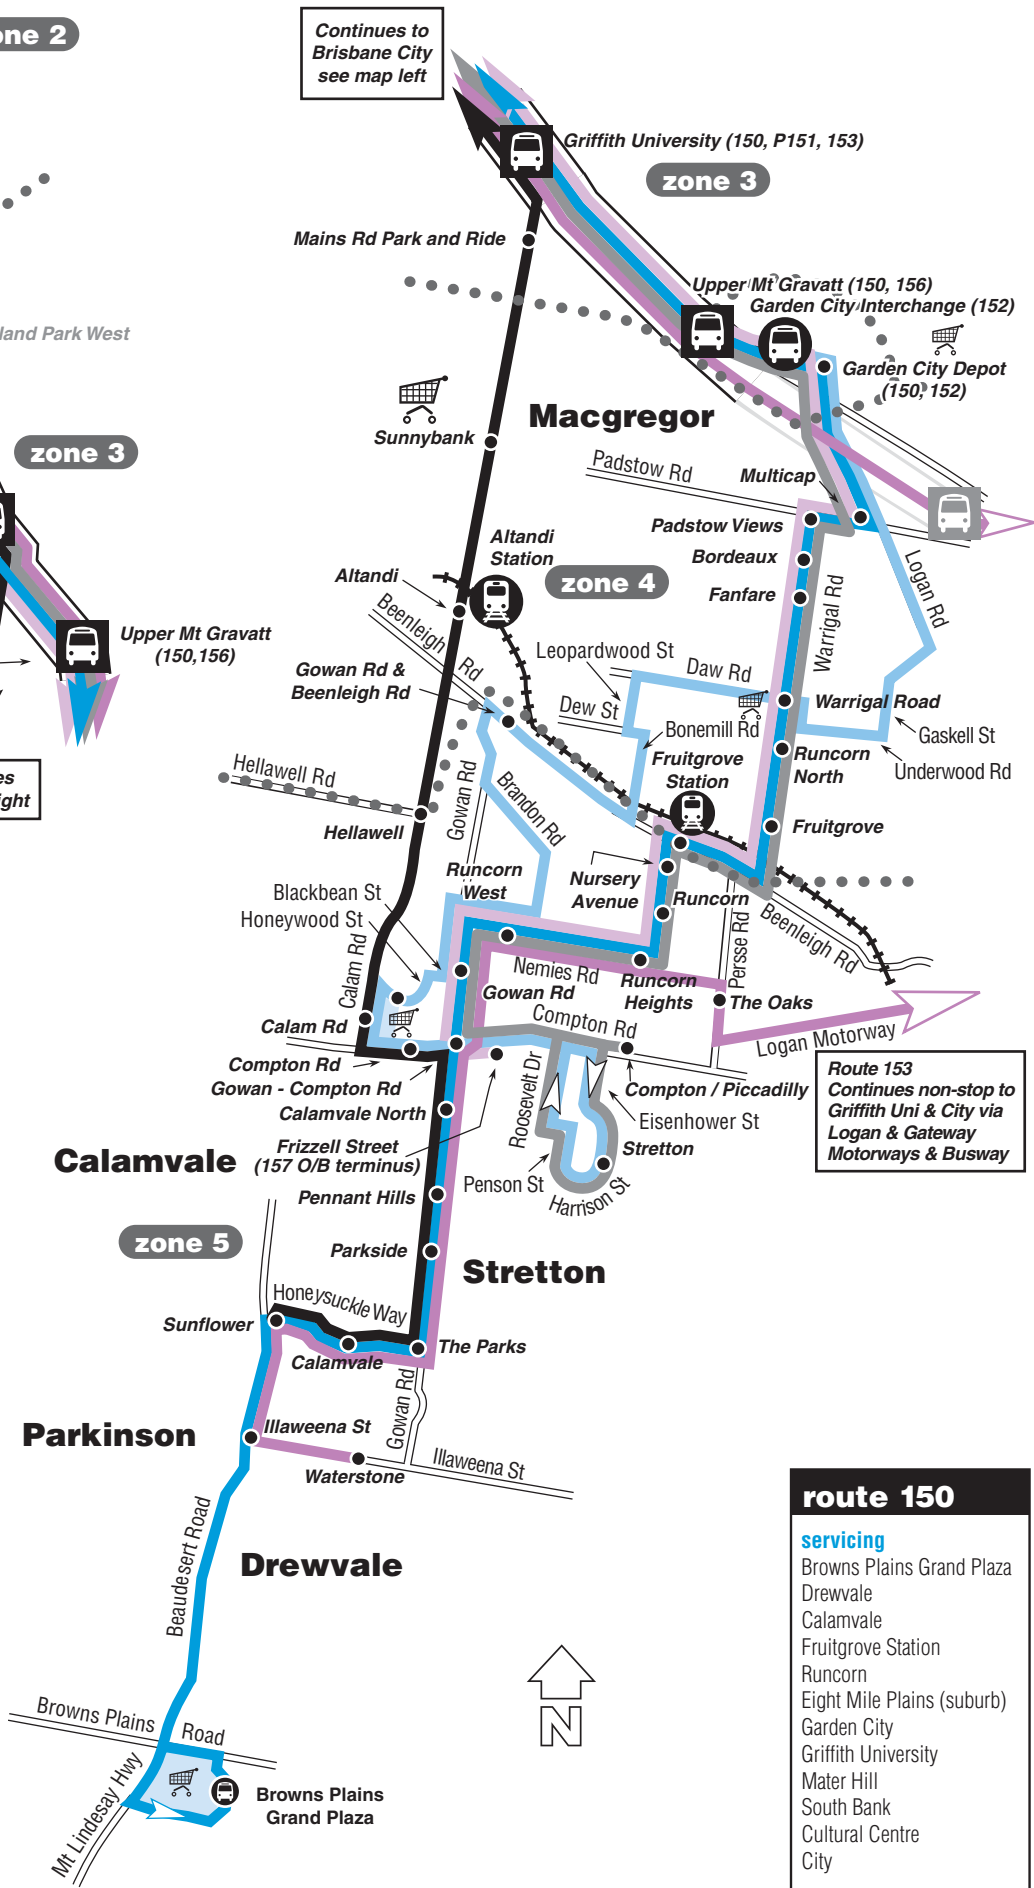

pre-paid fare
route P151 and P157 are a pre-paid service, whereby passengers must have a valid TransLink ticket or go card to travel.

key

- route 150
- route 152
- route P151
- bus stop
- bus interchange
- zone boundary
- shopping centre
- connecting train station
- busway station
- route 153
- route 156
- route P157

diagrammatic map - not to scale

tip
please show concession ID and tender correct fare and be ready to pay on boarding in order to avoid unnecessary delays.

route 150

servicing
Browns Plains Grand Plaza
Drewvale
Calamvale
Fruitgrove Station
Runcorn
Eight Mile Plains (suburb)
Garden City
Griffith University
Mater Hill
South Bank
Cultural Centre
City

Route 153
Continues non-stop to Griffith Uni & City via Logan & Gateway Motorways & Busway