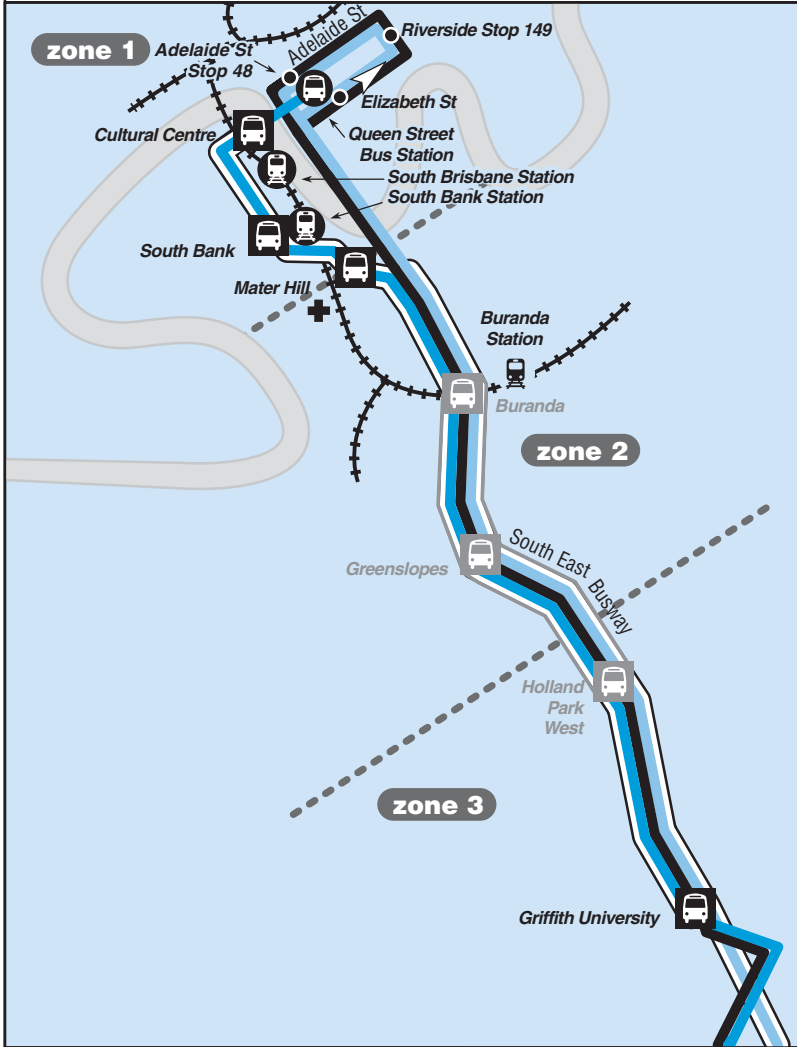

Brisbane City inset

key

- route 140
- route P141
- route P142
- busway - route 140, P141, P142
- busway - refer to route 111/160 timetable
- bus stop
- busway station
- bus interchange
- - - zone boundary
- shopping centre
- connecting train station
- train station
- university/TAFE
- school
- hospital
- park n' ride

diagrammatic map - not to scale