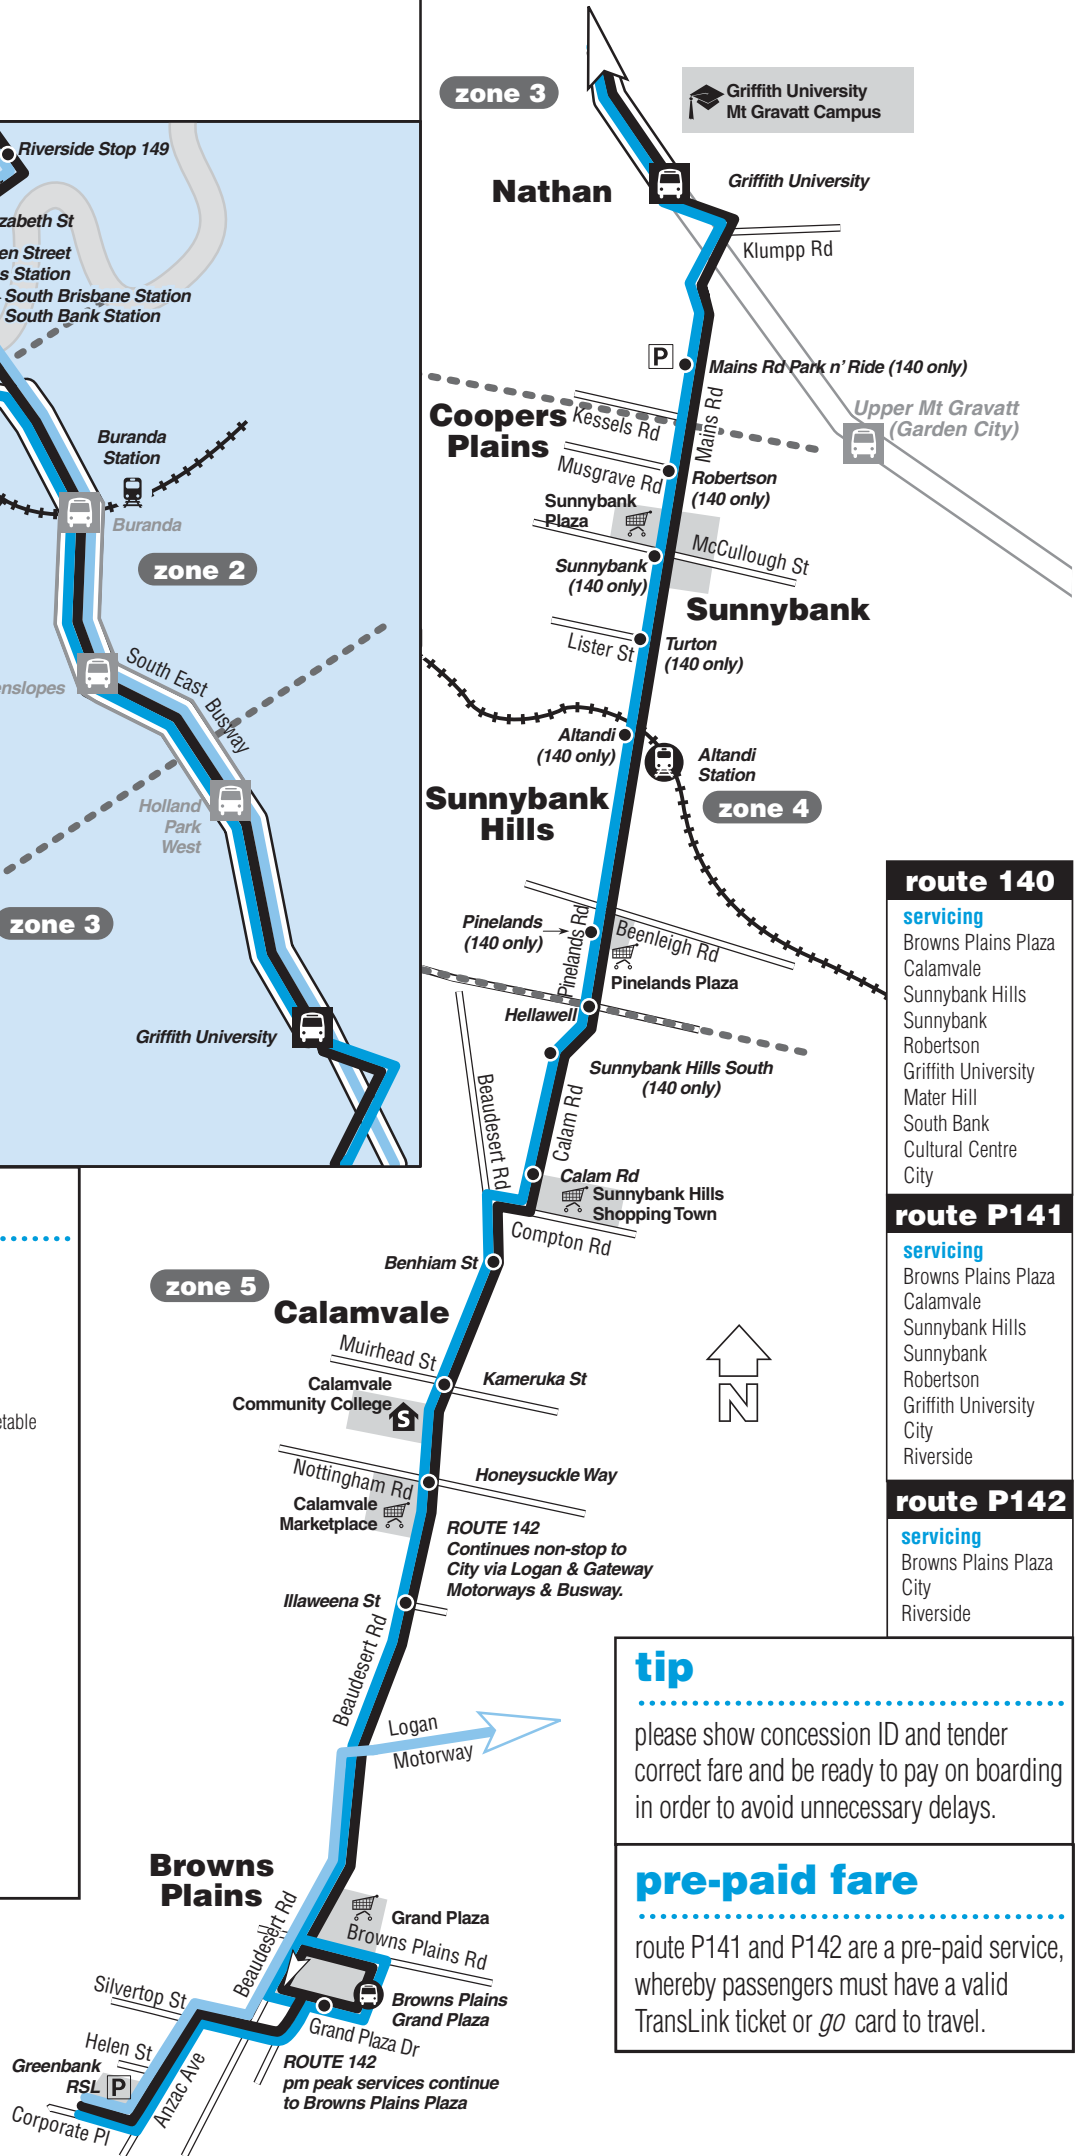

route 140

1. **servicing**
2. Browns Plains Plaza
   - Calamvale
   - Sunnybank Hills
   - Sunnybank
   - Robertson
   - Griffith University
   - Mater Hill
   - South Bank
   - Cultural Centre
   - City
   - Riverside

route P141

1. **servicing**
2. Browns Plains Plaza
   - Calamvale
   - Sunnybank Hills
   - Sunnybank
   - Robertson
   - Griffith University
   - City
   - Riverside

route P142

1. **servicing**
2. Browns Plains Plaza
   - City
   - Riverside

tip

please show concession ID and tender correct fare and be ready to pay on boarding in order to avoid unnecessary delays.

pre-paid fare

route P141 and P142 are a pre-paid service, whereby passengers must have a valid TransLink ticket or *go* card to travel.