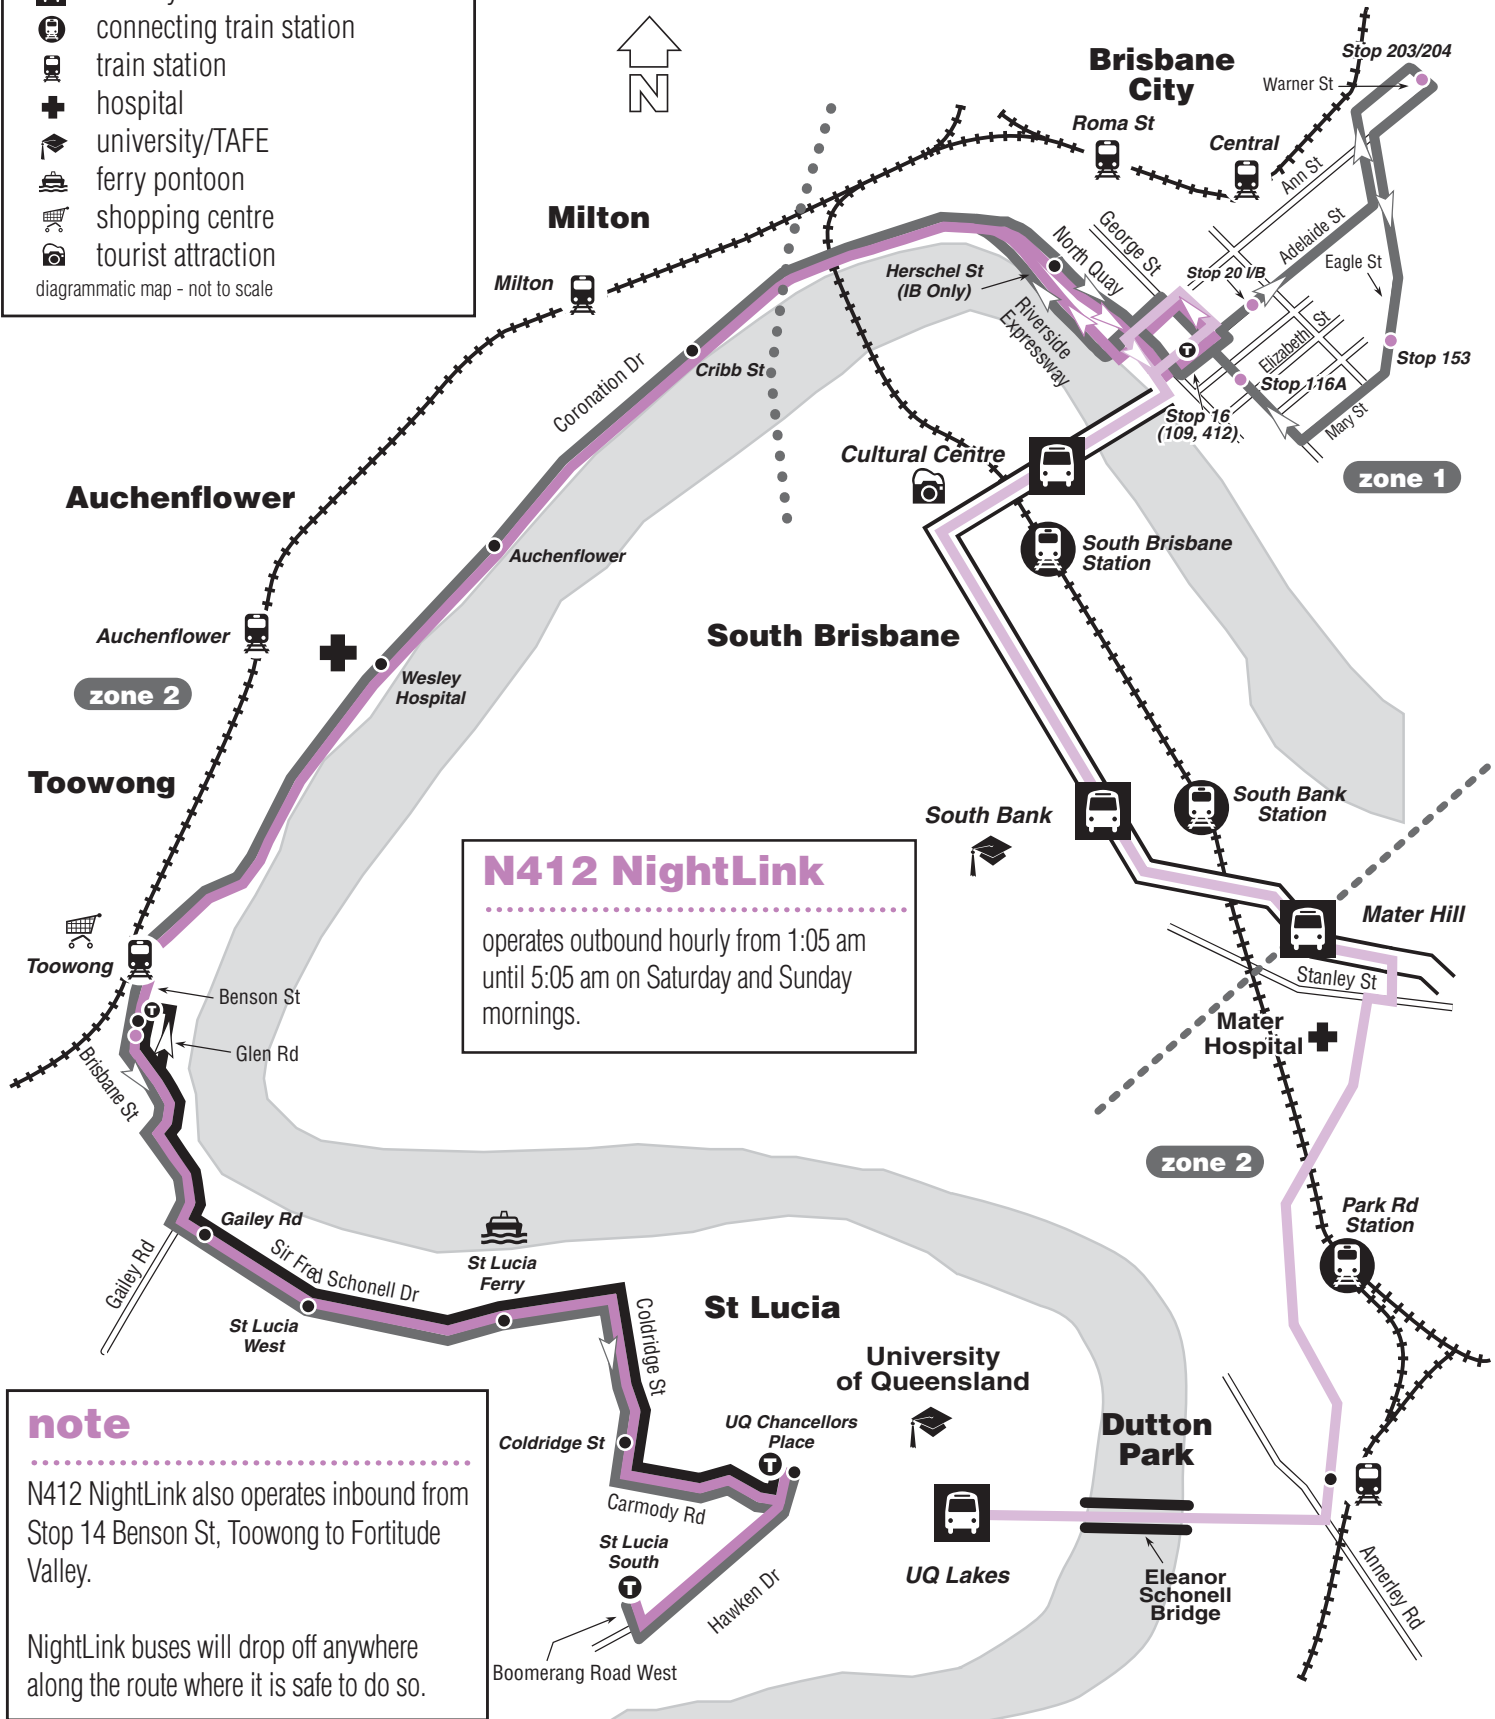

key

1. route 412
   - route 402
   - route 109
   - route N412
   - bus stop
   - NightLink bus stop
   - terminus
   - zone boundary
   - busway station
   - connecting train station
   - train station
   - hospital
   - university/TAFE
   - ferry pontoon
   - shopping centre
   - tourist attraction
2. diagrammatic map - not to scale

route 109	route 402	route 412	route N412
servicing City Cultural Centre South Bank Mater Hill Dutton Park University of Queensland UQ Lakes	servicing Toowong St Lucia University of Queensland UQ Chancellors Place	servicing City Toowong St Lucia University of Queensland UQ Chancellors Place St Lucia South	servicing Fortitude Valley City Toowong St Lucia University of Queensland UQ Chancellors Place St Lucia South

N412 NightLink
operates outbound hourly from 1:05 am until 5:05 am on Saturday and Sunday mornings.

note
N412 NightLink also operates inbound from Stop 14 Benson St, Toowong to Fortitude Valley.
NightLink buses will drop off anywhere along the route where it is safe to do so.