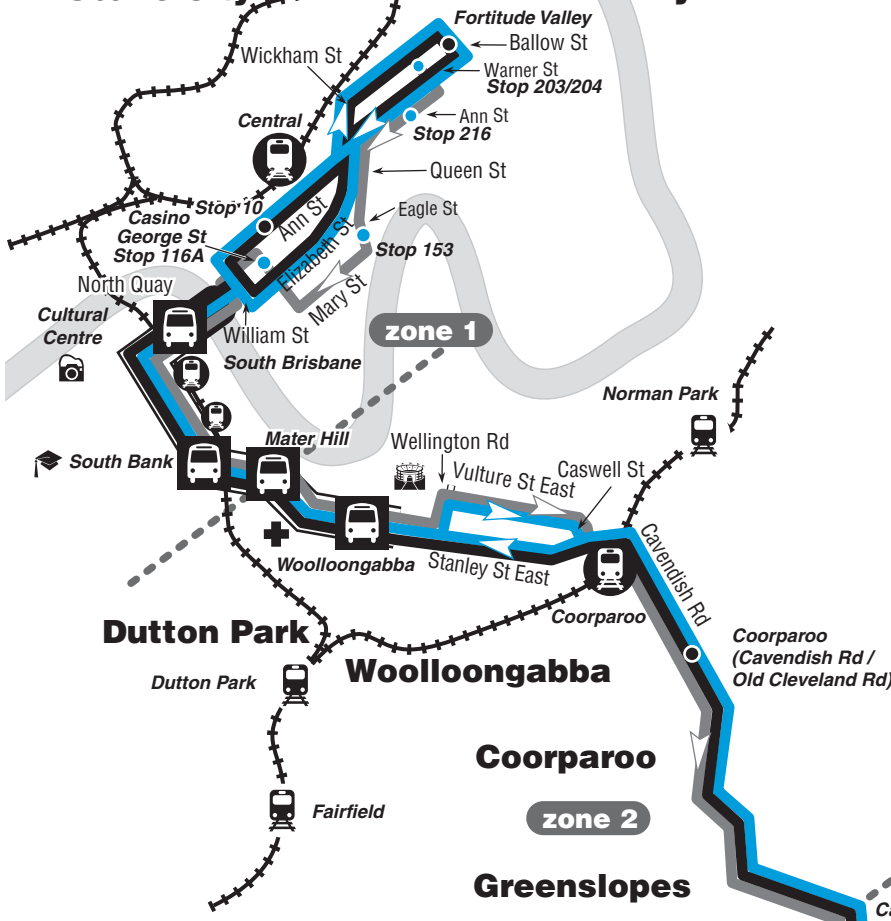

### servicing

- Garden City
- Upper Mt Gravatt
- Wishart
- Mansfield
- Carindale
- Mt Gravatt East
- Holland Park
- Coorparoo
- Woolloongabba
- Mater Hill
- South Bank
- Cultural Centre
- City

your **Brisbane South** bus operator

## Fortitude Valley

## route 185