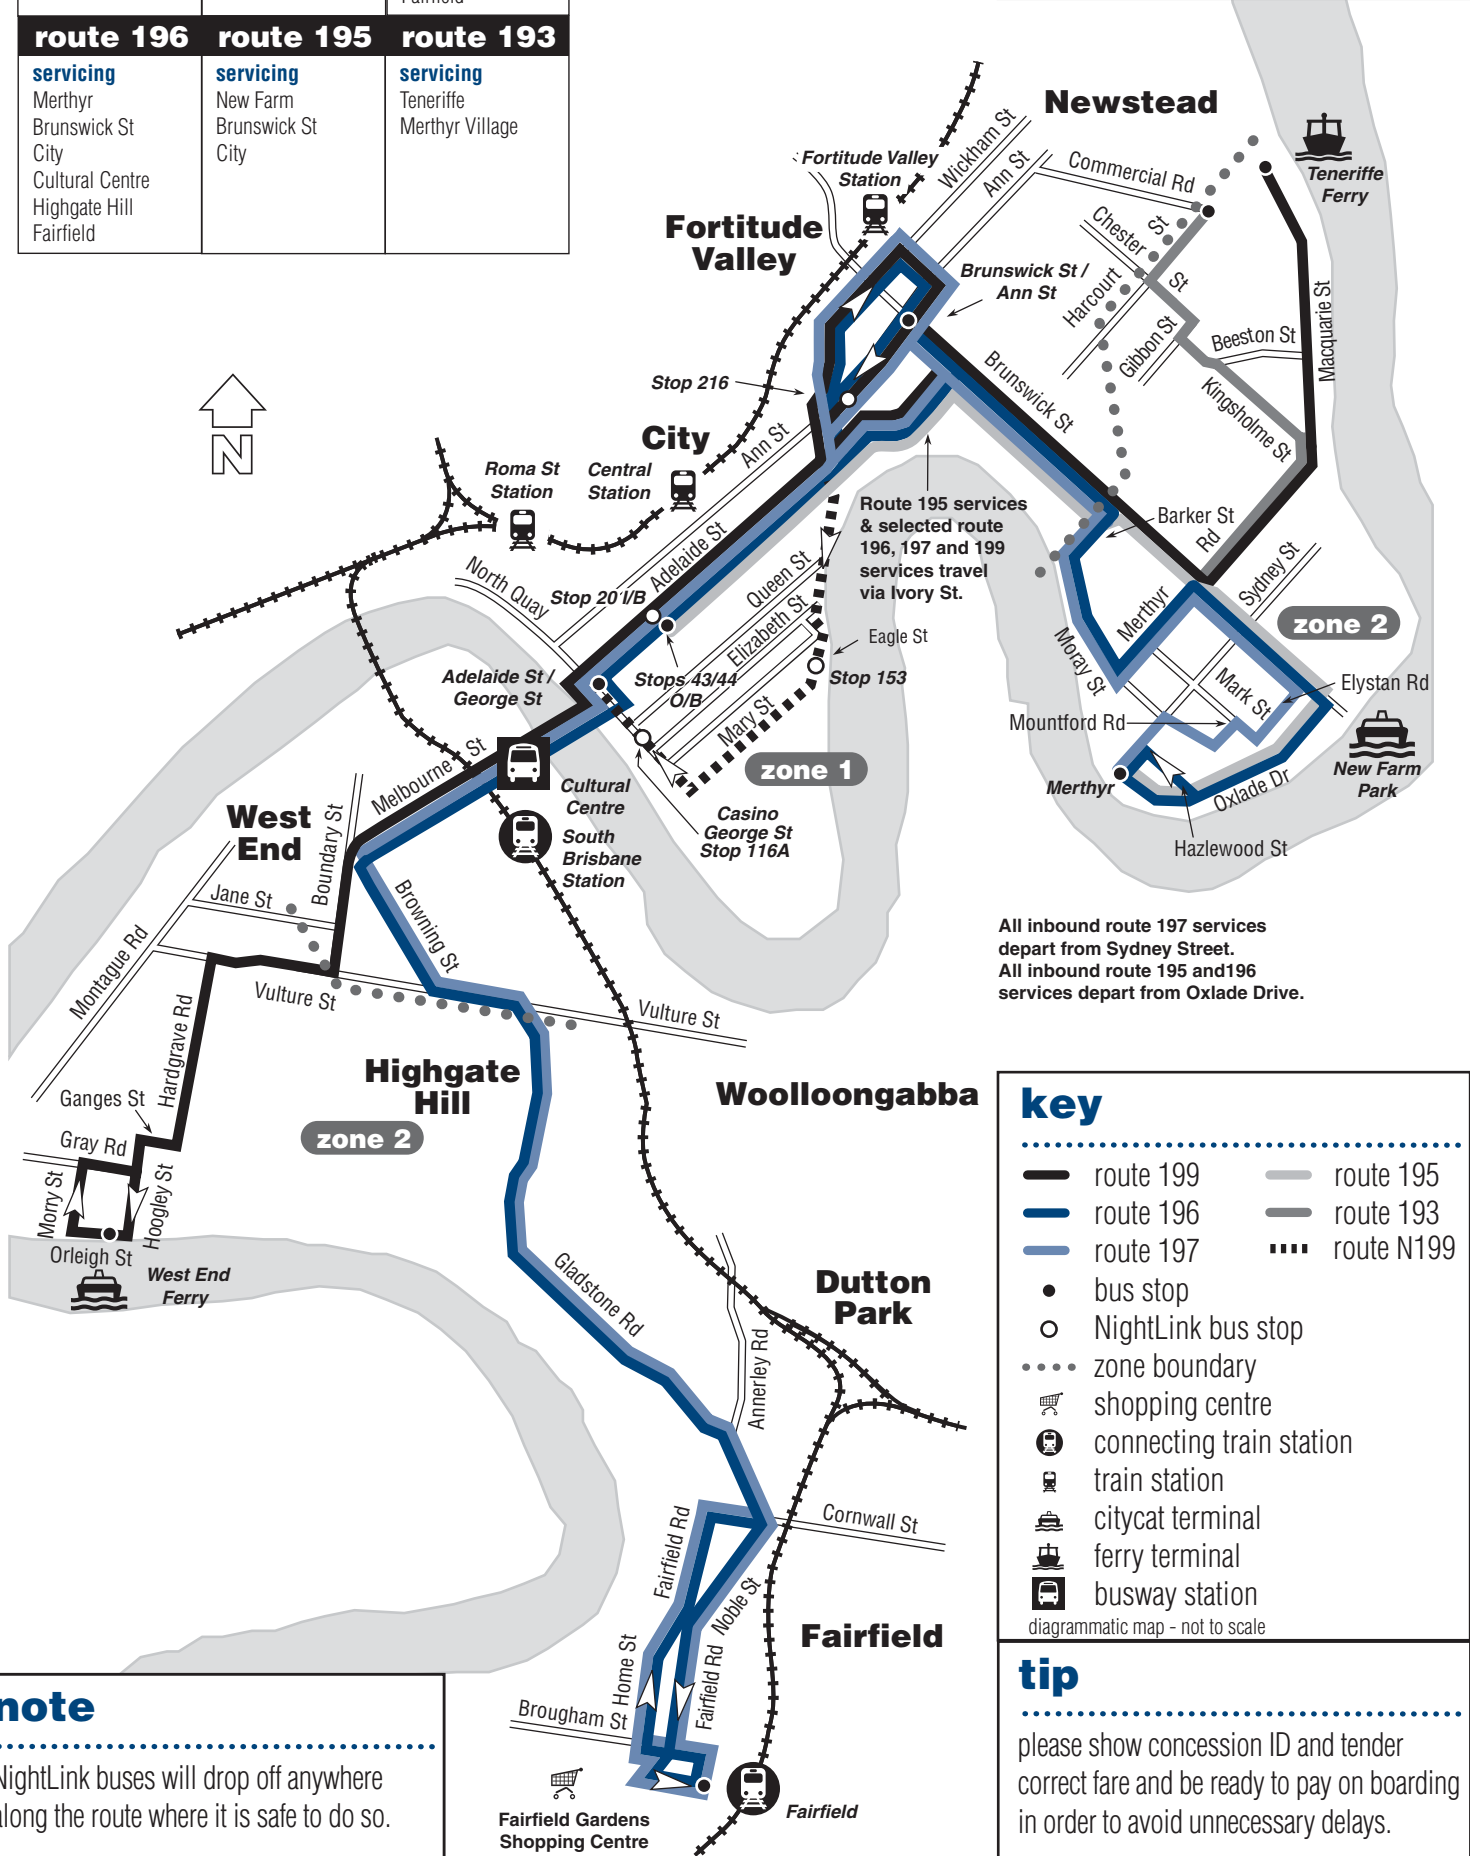

Route Number	196	196	196	196	196	196	196	196	196	196	196	196	196
Fairfield Gardens	pm	pm	pm	pm	pm	pm	pm	pm	pm	pm	pm	pm	pm
Cultural Centre Station	3:40	4:10	4:40	5:05	5:35	6:05	6:35	7:05	7:50	8:35	9:20	10:05	11:35
City, Adelaide St at City Hall (Stop 20)	3:55	4:25	4:54	5:19	5:49	6:19	6:49	7:19	8:04	8:49	9:34	10:18	11:48
Valley, Brunswick St @ McLachlan (Stop 207)	3:57	4:27	4:56	5:21	5:51	6:21	6:51	7:21	8:06	8:51	9:36	10:20	11:50
Brunswick St Stop 5	4:09	4:39	5:08	5:33	6:03	6:33	7:03	7:31	8:16	9:01	9:46	10:30	11:15
Merthyr (Oxlade Drive)	4:10	4:40	5:09	5:34	6:04	6:34	7:04	7:32	8:17	9:02	9:47	10:31	11:16
	4:24	4:54	5:21	5:46	6:16	6:46	7:16	7:44	8:29	9:14	9:59	10:43	11:28

Route Number	196	196	196	196	196	196	196
Fairfield Gardens	pm	pm	pm	pm	pm	pm	pm
Cultural Centre Station	5:05	5:35	6:05	6:35	7:05	7:50	8:35
City, Adelaide St at City Hall (Stop 20)	5:19	5:49	6:19	6:49	7:19	8:04	8:49
Valley, Brunswick St @ McLachlan (Stop 207)	5:21	5:51	6:21	6:51	7:21	8:06	8:51
Brunswick St Stop 5	5:33	6:03	6:33	7:03	7:31	8:16	9:01
Merthyr (Oxlade Drive)	5:34	6:04	6:34	7:04	7:32	8:17	9:02
	5:46	6:16	6:46	7:16	7:44	8:29	9:14

N199 NightLink

operates outbound hourly from 1:00 am until 5:00 am on Saturday and Sunday mornings.

All inbound route 197 services depart from Sydney Street.
All inbound route 195 and 196 services depart from Oxlade Drive.