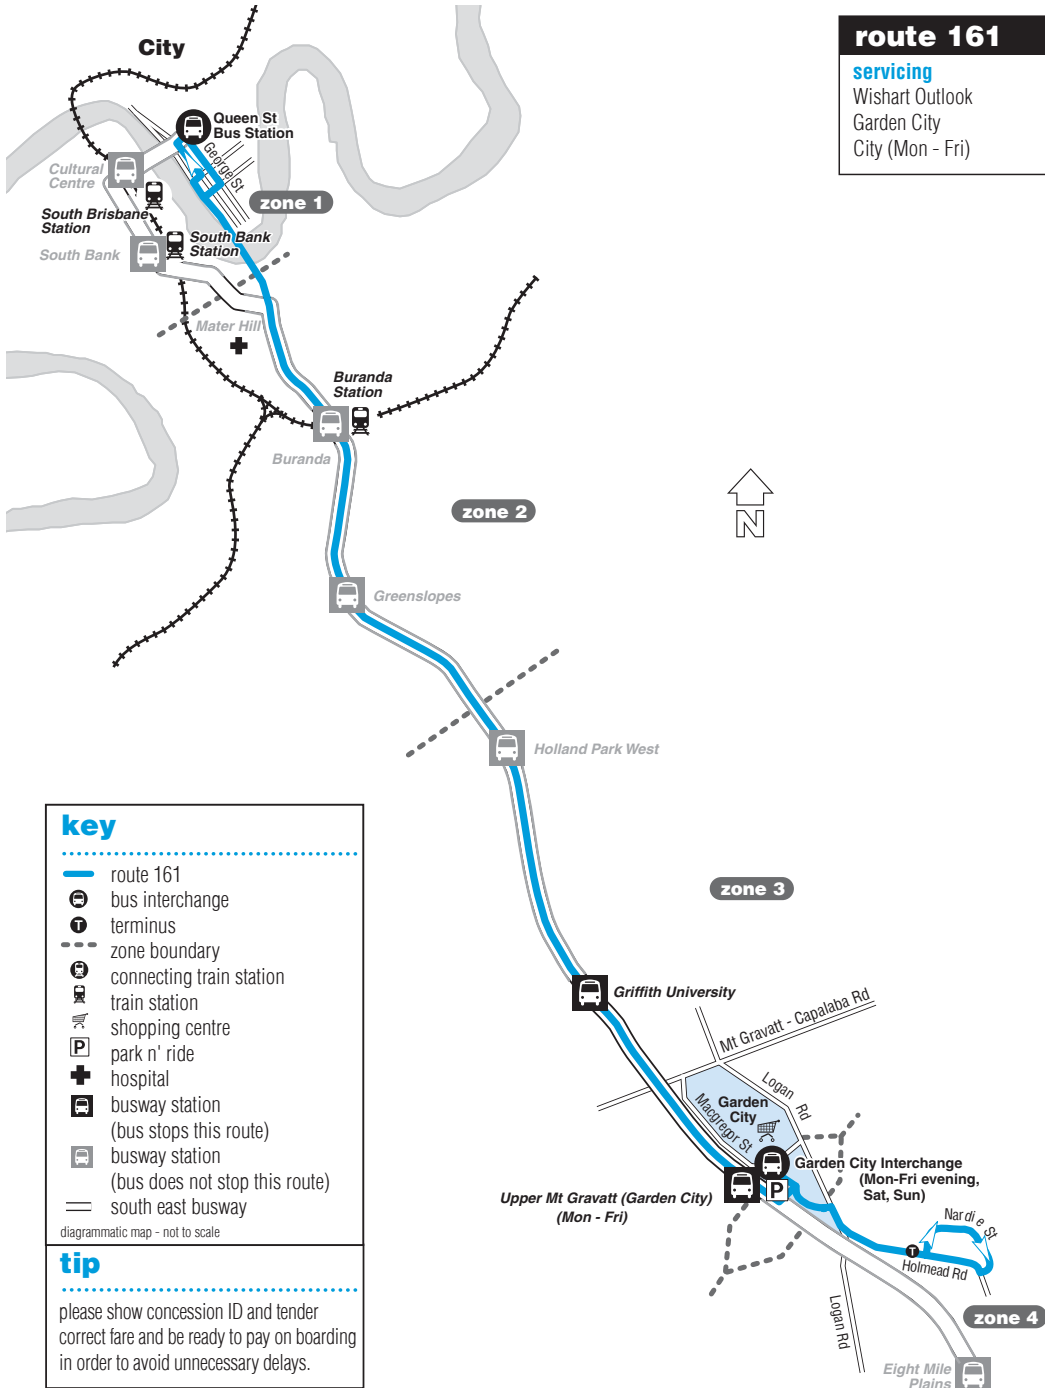

route map

TRANSLink ticket types

route 161 Wishart Outlook to City express

route 161
servicing
Wishart Outlook
Garden City
City (Mon - Fri)

ticket type	where to buy tickets				
	Selected go card agents and on the TransLink website	Brisbane Transport Bus & Council Ferry/CityCat	QR selected stations	TransLink fare machines	Selected ticket agents
TransLink go card a smart card that stores value for travel on TransLink services	✓		✓		✓
TransLink single one-way ticket to reach your destination (not return). Transfers must be made within 2 hours of ticket issue		✓	✓	✓	
TransLink daily unlimited travel until the last service scheduled on the day of issue		✓	✓	✓	✓
TransLink off-peak daily discounted unlimited travel on weekdays between 9am and 3.30pm and after 7pm, and all day on weekends and gazetted public holidays, valid on the day of issue		✓	✓	✓	✓
TransLink weekly unlimited travel for one week from the date shown on the ticket			✓		✓
TransLink monthly unlimited travel for one calendar month from the date of issue			✓		✓
TransLink group travel for the same passenger group (for example, adult, children) to the same destination for up to 10 passengers		✓	✓		✓

servicing
Wishart Outlook
Upper Mt Gravatt (Garden City)
Griffith University
City

effective 23 February 2009