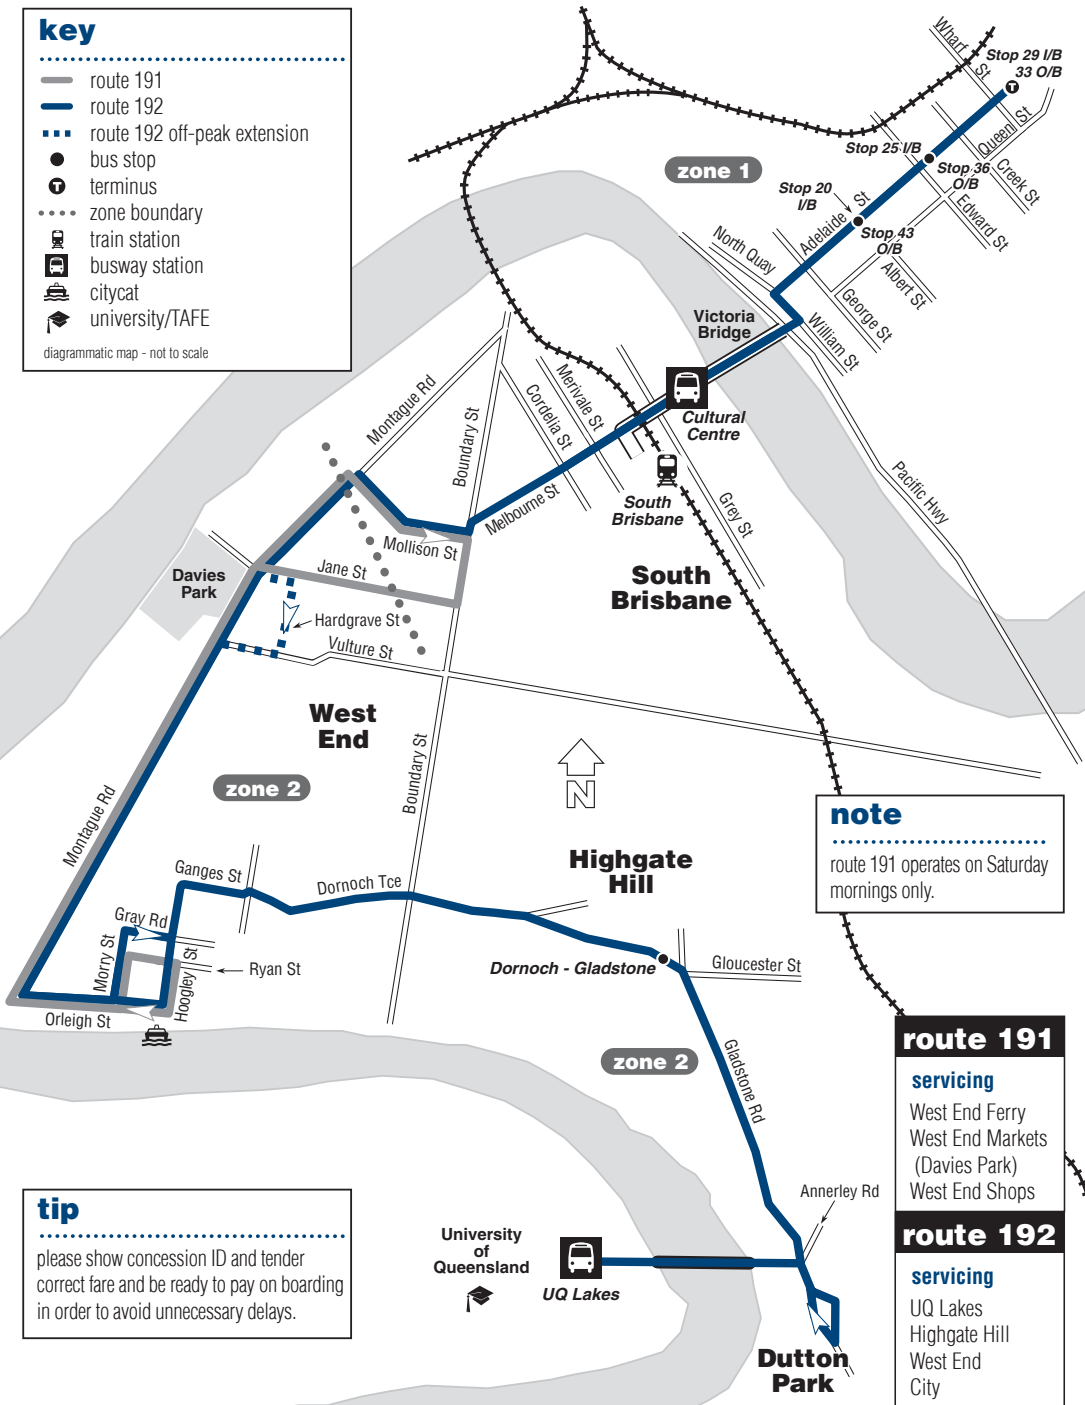

route map

TRANSLink ticket types

route
192 Uni of Queensland
to City
via Eleanor Schonell Bridge
191 West End Ferry
to West End Shops
Local

key

- route 191
- route 192
- - - route 192 off-peak extension
- bus stop
- terminus
- ⋯ zone boundary
- 🚉 train station
- 🚏 busway station
- 🚐 citycat
- 🎓 university/TAFE

diagrammatic map - not to scale

note

route 191 operates on Saturday mornings only.

route 191

servicing

West End Ferry
West End Markets
(Davies Park)
West End Shops

route 192

servicing

UQ Lakes
Highgate Hill
West End
City

tip

please show concession ID and tender correct fare and be ready to pay on boarding in order to avoid unnecessary delays.

ticket type	where to buy tickets				
	Selected go card agents and on the TransLink website	Brisbane Transport Bus & Council Ferry/CityCat	QR selected stations	TransLink fare machines	Selected ticket agents
TransLink go card a smart card that stores value for travel on TransLink services	✓		✓		✓
TransLink single one-way ticket to reach your destination (not return). Transfers must be made within 2 hours of ticket issue		✓	✓	✓	
TransLink daily unlimited travel until the last service scheduled on the day of issue		✓	✓	✓	✓
TransLink off-peak daily discounted unlimited travel on weekdays between 9am and 3.30pm and after 7pm, and all day on weekends and gazetted public holidays, valid on the day of issue		✓	✓	✓	✓
TransLink weekly unlimited travel for one week from the date shown on the ticket			✓		✓
TransLink monthly unlimited travel for one calendar month from the date of issue			✓		✓
TransLink group travel for the same passenger group (for example, adult, children) to the same destination for up to 10 passengers		✓	✓		✓

Concession identification must be shown to the driver or full fare will be charged. For more information visit www.translink.com.au or call 13 12 30.

servicing

- 🚉 Uni of Queensland
- Highgate Hill
- West End
- South Brisbane
- 🚉 Cultural Centre
- City

effective 27 October 2008