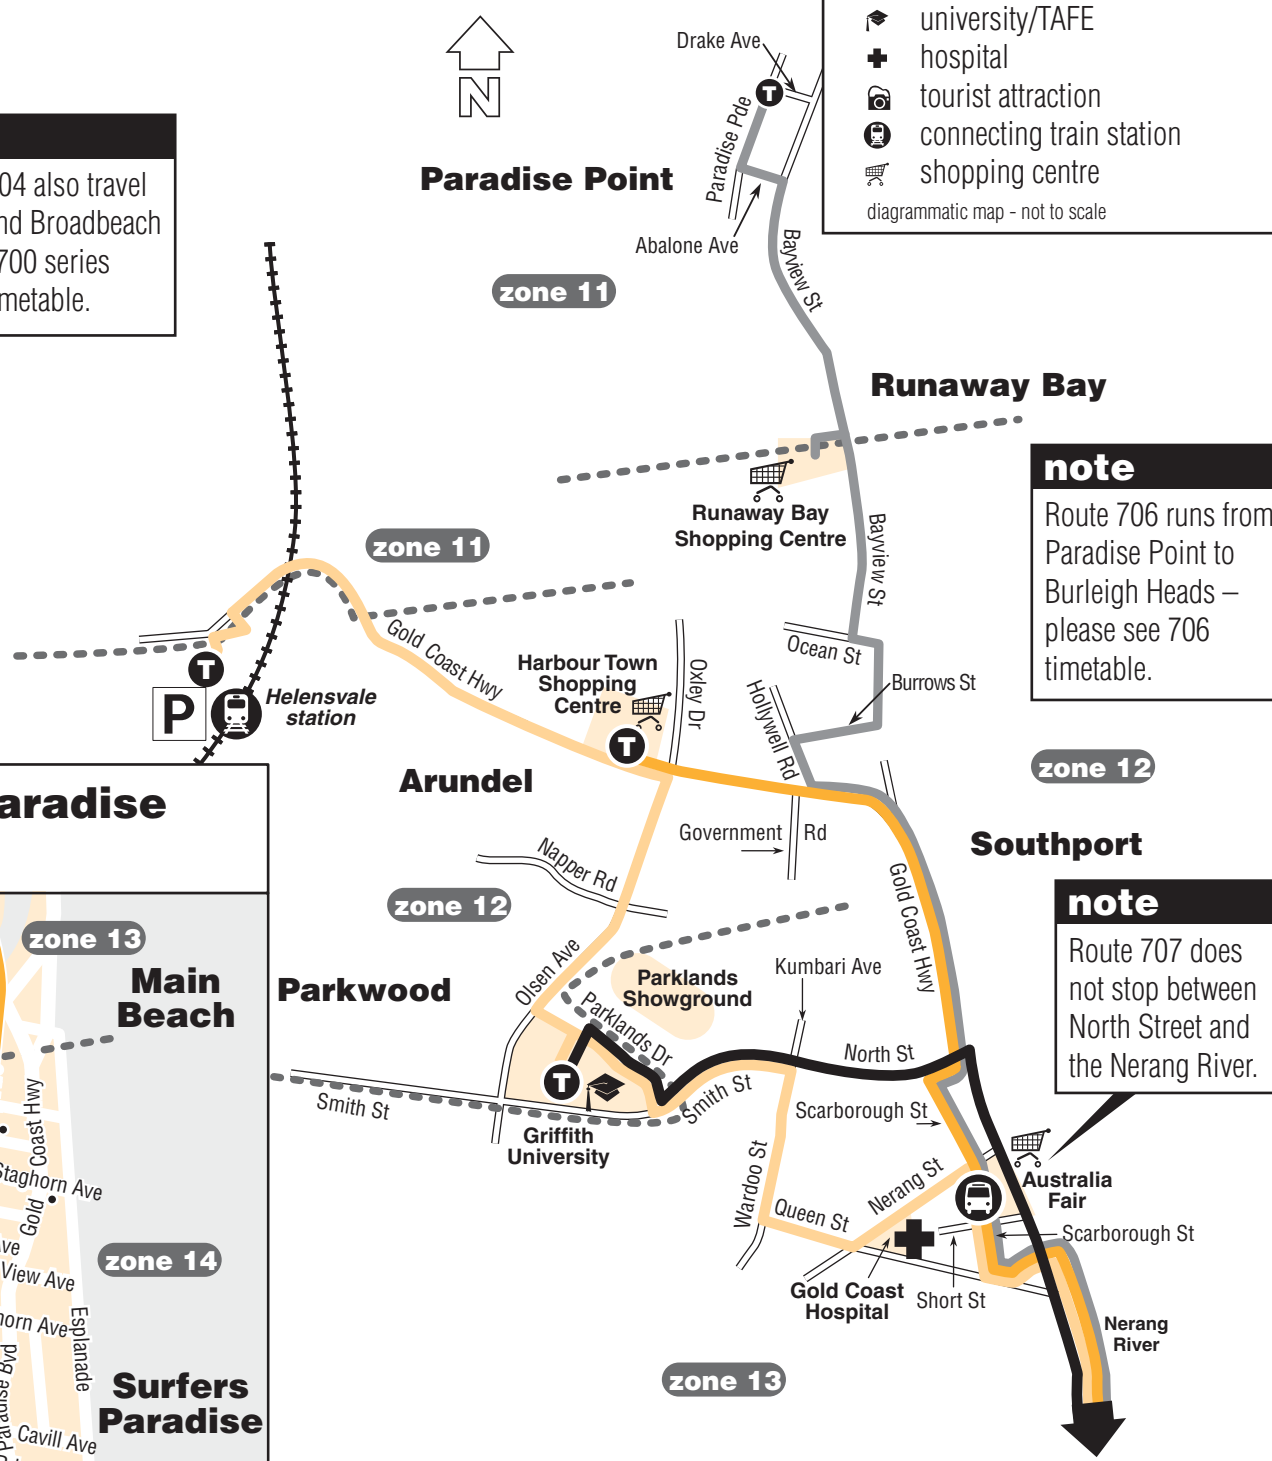

**Key**

- route 703
- route 706
- route 707 (weekdays only)
- route 709
- bus interchange
- park 'n' ride
- zone boundary
- terminus
- university/TAFE
- hospital
- tourist attraction
- connecting train station
- shopping centre

diagrammatic map - not to scale

**note**

Routes 700, 702 & 704 also travel between Southport and Broadbeach – please refer to the 700 series (highway services) timetable.

**Surfers Paradise Inset**

**note**  
Route 706 runs from Paradise Point to Burleigh Heads – please see 706 timetable.

**note**  
Route 707 does not stop between North Street and the Nerang River.

**note**  
Routes 703 and 707 continue to Burleigh Heads.  
Route 709 continues to Pacific Fair.

**routes**  
**703**  
**707,709**