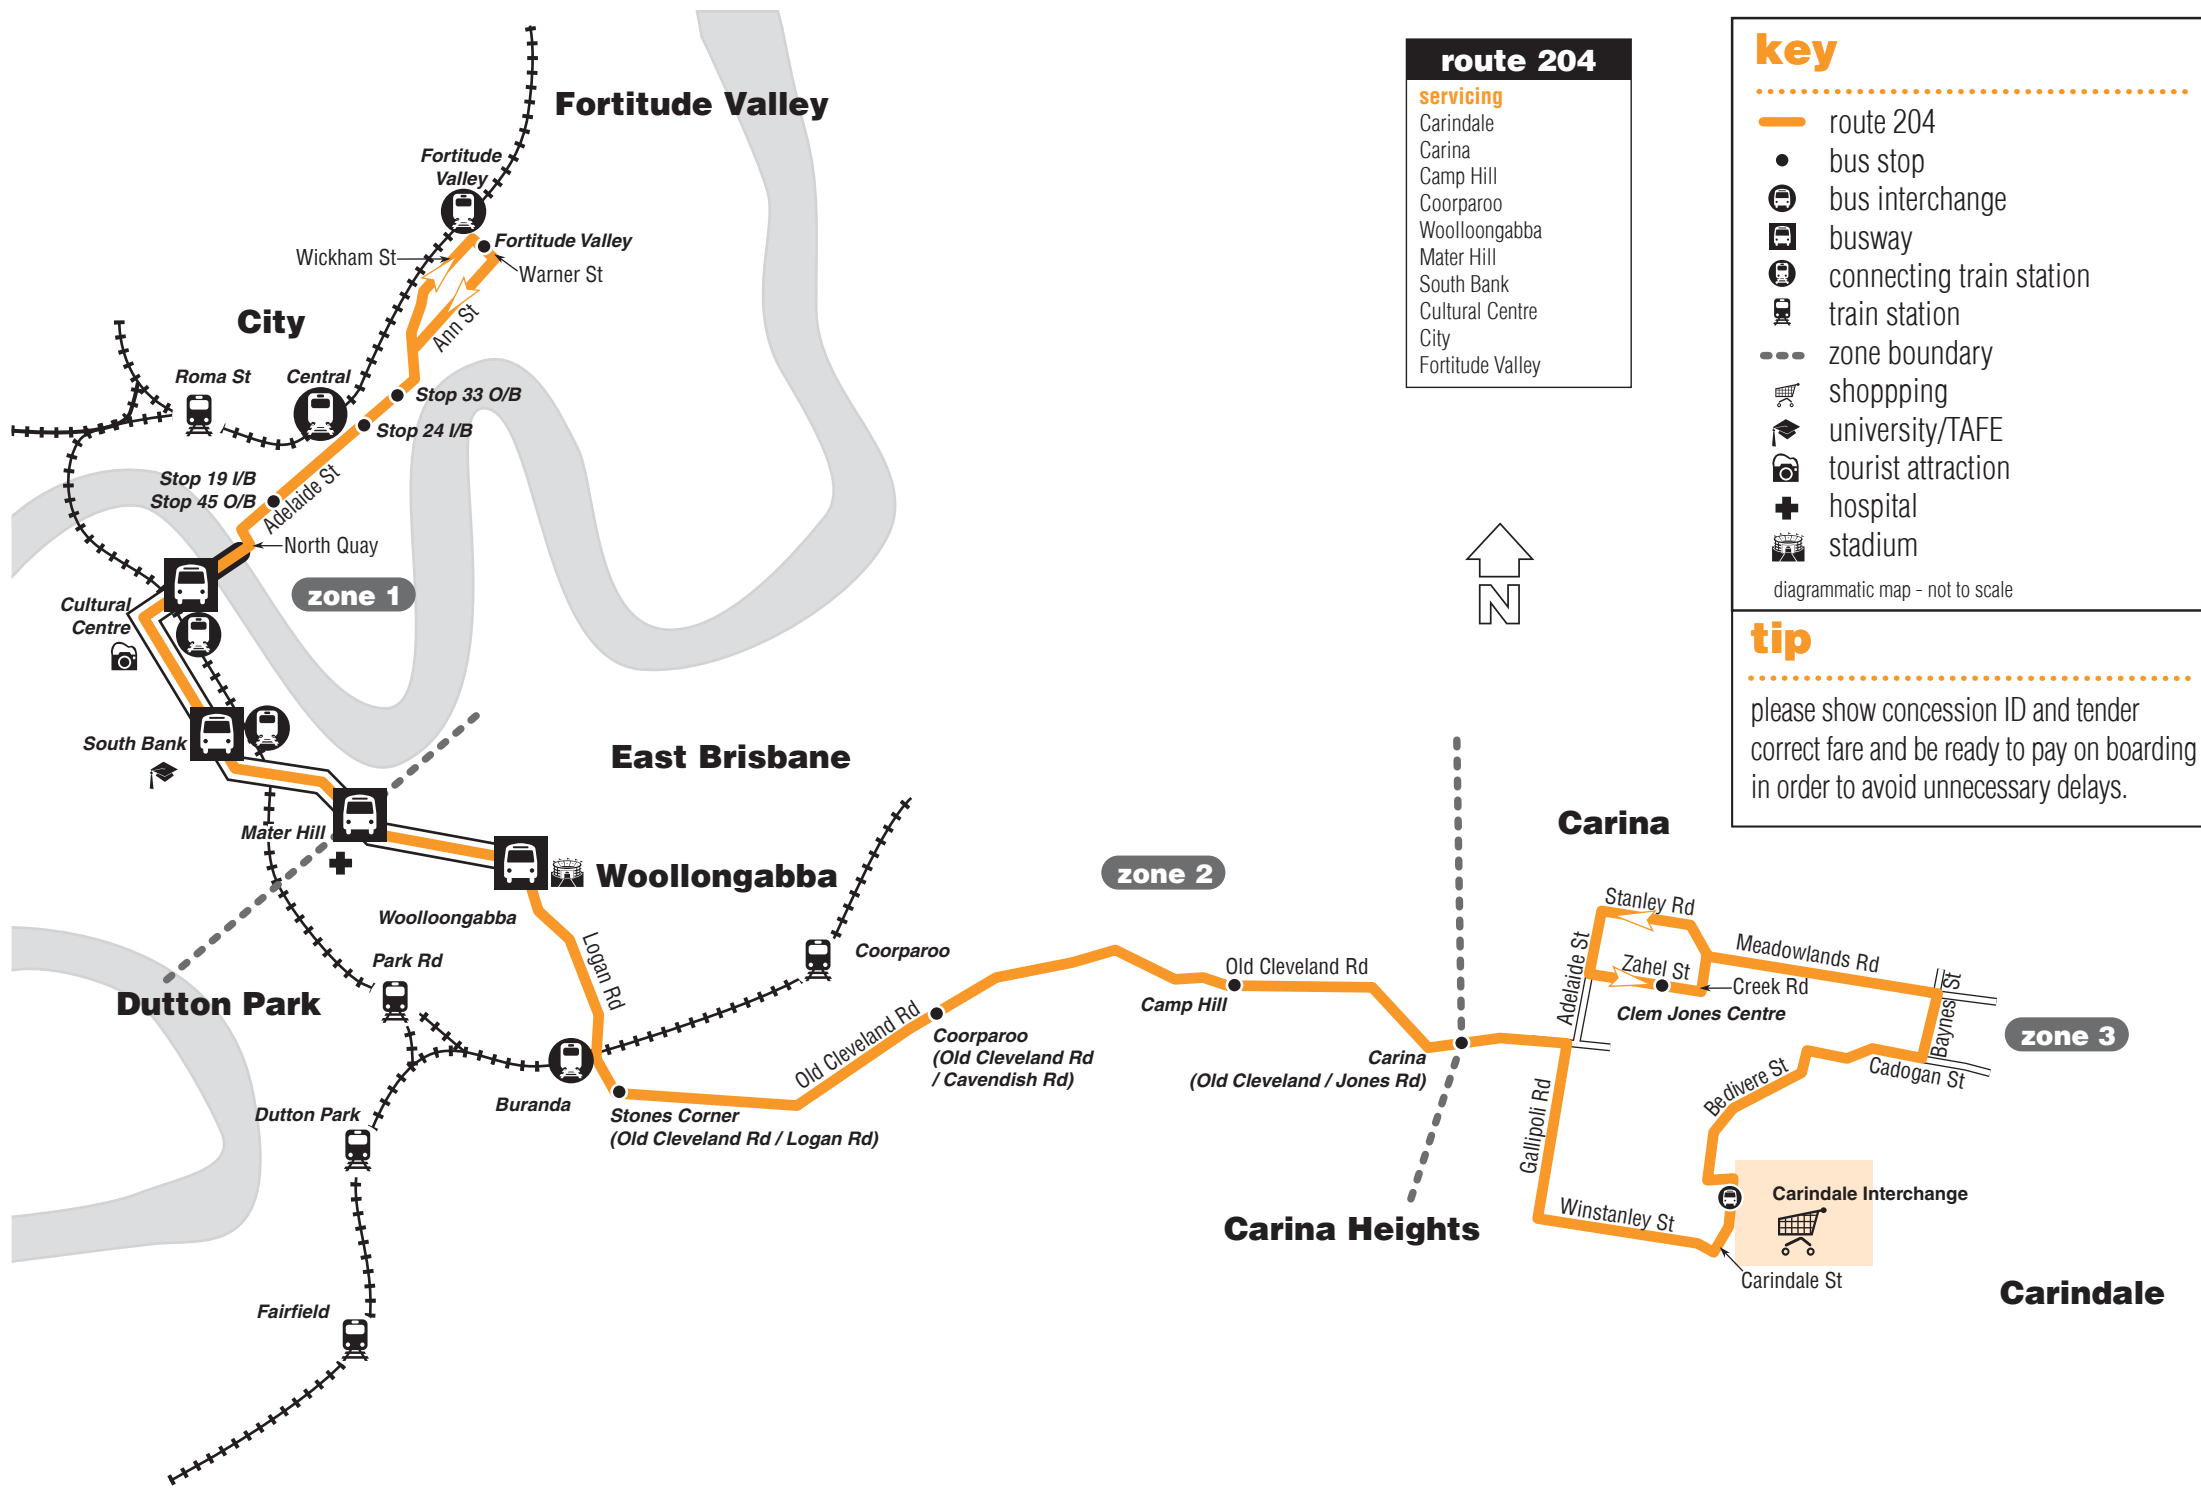

effective 19 May 2008

your **Brisbane East** bus operator

**route 204**

**servicing**

- Carindale
- Carina
- Camp Hill
- Coorparoo
- Woolloongabba
- Mater Hill
- South Bank
- Cultural Centre
- City
- Fortitude Valley

**key**

- route 204
- bus stop
- bus interchange
- busway
- connecting train station
- train station
- zone boundary
- shopping
- university/TAFE
- tourist attraction
- hospital
- stadium

diagrammatic map - not to scale

PLEASE NOTE: Route 203 also provides service along Old Cleveland Rd between Leicester St, Coorparoo and Stones Corner.

Route Number	204	204	204	204	204	204	204	204	204	204	204	204	204	204	204	204	204	204	204	204
	pm	pm	pm	pm	pm	pm	pm	pm	pm	pm	pm	pm	pm	pm	pm	pm	pm	pm	pm	pm
Valley, Warner St (Stop 204)	2:37	3:07	3:37	4:07	4:37	5:07	5:37	6:15	6:45	7:15	8:15	9:15	10:15	11:15						
Adelaide St app George St (Stop 46)	2:42	3:12	3:42	4:12	4:42	5:12	5:42	6:20	6:50	7:20	8:20	9:20	10:20	11:20						
Cultural Centre Station	2:49	3:19	3:49	4:19	4:49	5:19	5:49	6:27	6:57	7:27	8:27	9:27	10:27	11:27						
South Bank Station	2:51	3:21	3:51	4:21	4:51	5:21	5:51	6:29	6:59	7:29	8:29	9:29	10:29	11:29						
Mater Hill Station	2:53	3:23	3:53	4:23	4:53	5:23	5:53	6:31	7:01	7:31	8:31	9:31	10:31	11:31						
Woolloongabba Station	2:54	3:24	3:54	4:24	4:54	5:24	5:54	6:32	7:02	7:32	8:32	9:32	10:32	11:32						
Stones Corner	2:58	3:28	3:58	4:28	4:58	5:28	5:58	6:36	7:06	7:36	8:36	9:36	10:36	11:36						
Coorparoo	3:03	3:33	4:03	4:33	5:03	5:33	6:03	6:40	7:10	7:40	8:39	9:39	10:39	11:39					</	