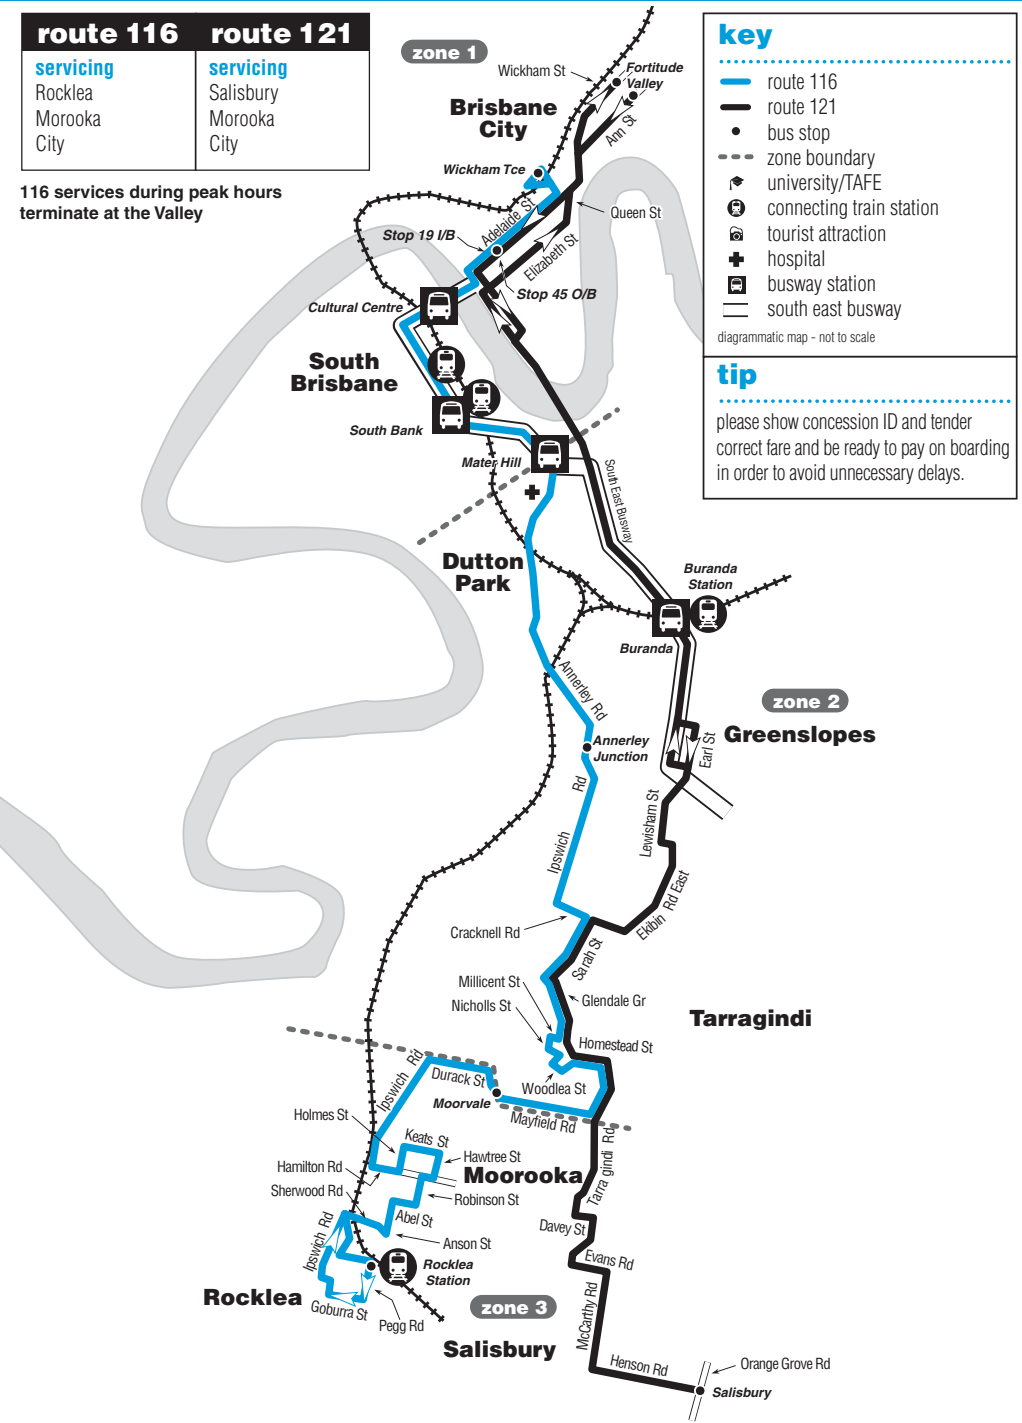

route map

TRANSLink ticket types

routes
116 Moorooka to City
121 Salisbury to City express

route 116	route 121
servicing Rocklea Moorooka City	servicing Salisbury Moorooka City

116 services during peak hours terminate at the Valley

key

- route 116
- route 121
- bus stop
- - - zone boundary
- 🎓 university/TAFE
- 🚆 connecting train station
- 🏛️ tourist attraction
- 🏥 hospital
- 🚏 busway station
- south east busway

diagrammatic map - not to scale

2 DURING SCHOOL TERMS service travels via Robinson St straight to Brier St, straight to Carson St (R) Gainsborough St (R) Beaudesert Rd PICK UP AT MOOROOKA SCHOOL then (R) Hamilton Rd (R) Hawtree St and usual route to the City.

Saturday

Route Number	116	116	116	116	116	116	116	116	116
	am	am	am	pm	pm	pm	pm	pm	pm
Wickham Tce 'B' (Stop 157)	9:00	10:00	11:00	12:00	1:00	2:00	3:00	4:00	5:00
City, Adelaide St opp City Hall (Stop 45)	9:05	10:05	11:05	12:05	1:05	2:05	3:05	4:05	5:05
Mater Hill Station	9:10	10:10	11:10	12:10	1:10	2:10	3:10	4:10	5:10
Annerley Junction	9:15	10:15	11:15	12:15	1:15	2:15	3:15	4:15	5:15
Moorvale	9:25	10:25	11:25	12:25	1:25	2:25	3:25	4:25	5:25
Rocklea Station	9:40	10:40	11:40	12:40	1:40	2:40	3:40	4:40	5:40