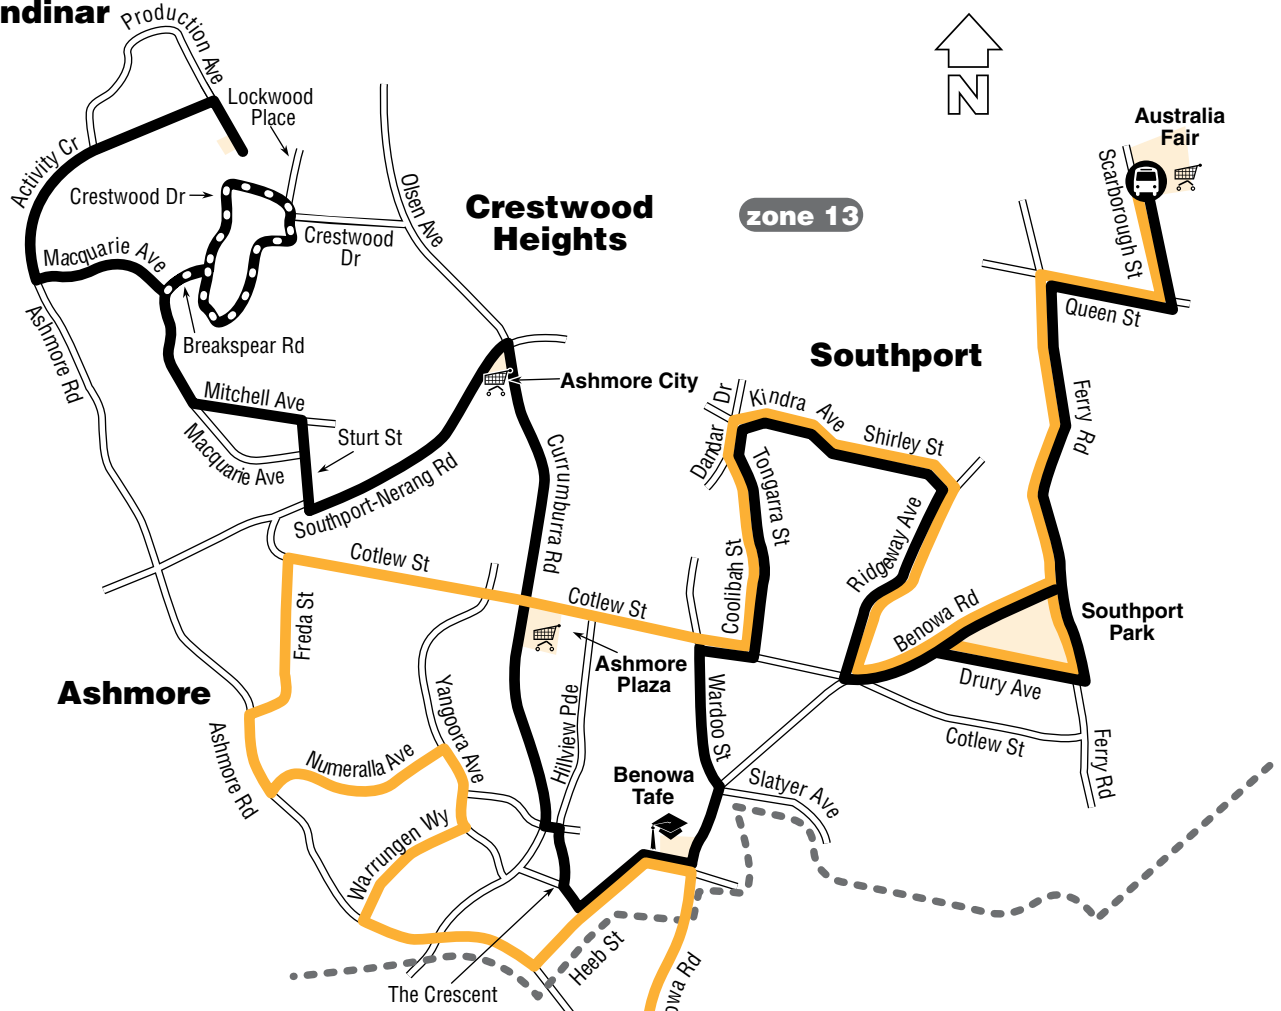

routes
18 Southport to Pacific Fair

servicing
Southport
Ashmore
Pacific Fair

18A Southport to Molendinar

servicing
Southport
Ashmore
Crestwood Heights
Molendinar

Route 738 (former route 18B) is now in a separate timetable

effective 18 June 2007

your **Gold Coast** bus operator

Molendinar

Key

- route 18
- route 18A
- route 18 occasional journey
- route 18A occasional journey
- zone boundary
- bus interchange
- university/TAFE
- shopping centre

diagrammatic map - not to scale

Tip

Please tender correct fare and be ready to pay on boarding in order to avoid unnecessary delays.

route 18

servicing
 Southport
 Ashmore
 Bundall
 Broadbeach Waters
 Pacific Fair

route 18A

servicing
 Southport
 Ashmore
 Crestwood Heights
 Molendinar

zone 14

zone 15

Florida Gardens

Broadbeach Waters

Broadbeach

Pacific Fair