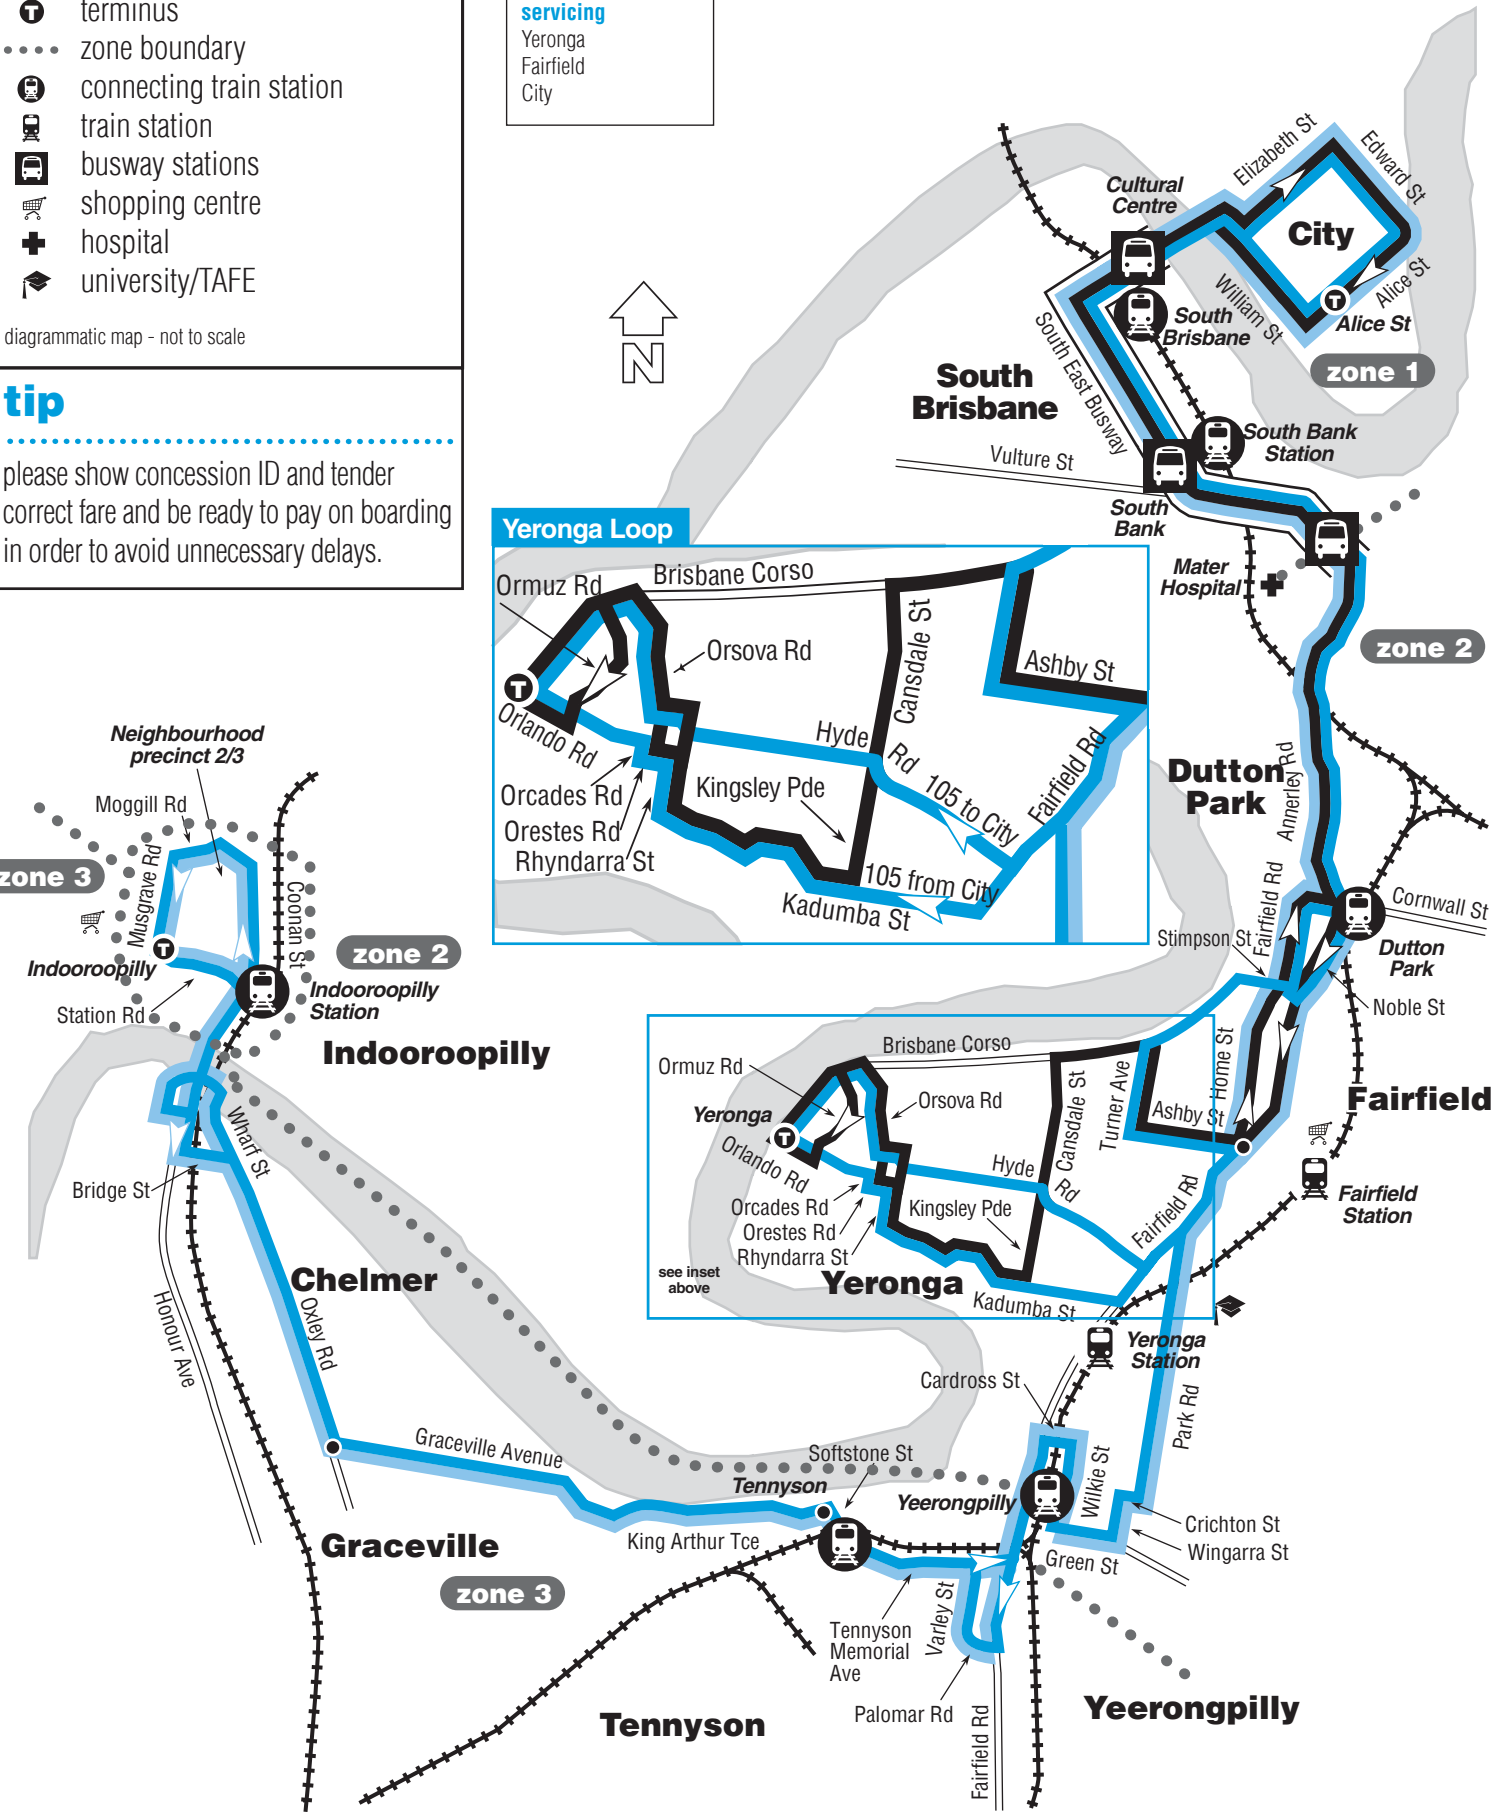

diagrammatic map - not to scale

tip

please show concession ID and tender correct fare and be ready to pay on boarding in order to avoid unnecessary delays.

route 105	route 108
servicing Indooroopilly Tennyson Yeronga Fairfield City	servicing Indooroopilly Tennyson Fairfield City
route 107 servicing Yeronga Fairfield City	

Route Number	105	105	105	105	105	105
	pm	pm	pm	pm	pm	pm
Indooroopilly Interchange 'A'	1:00	2:00	3:00	4:04	4:45	6:00
Graceville (Graceville Ave & Oxley Rd)	1:05	2:05	3:05	4:09	4:50	6:05
Tennyson (Softstone St)	1:10	2:10	3:10	4:14	4:55	6:10
Yeronga	1:22	2:22	3:22	4:26	5:07	6:20
Fairfield Junction	1:30	2:30	3:30	4:34	5:15	6:28
Mater Hill Station	1:41	2:41	3:41	4:45	5:24	6:34
South Bank Station	1:43	2:43	3:43	4:47	5:26	6:36
Cultural Centre Station	1:45	2:45	3:45	4:49	5:28	6:38
City Gardens - Alice St	1:52	2:52	3:55	4:59	5:35	6:45

Please Note:

From 29 May 2006, routes 105, 107, 108 will not observe Stop 113 William St at Treasury Casino. The nearest stop will be Stop 81, Elizabeth St, after George St.

Saturday

Route Number	105	105	105	105	105	105	105	105	105	105	105
	am	am	am	am	am	pm	pm	pm	pm	pm	pm
Indooroopilly Interchange 'A'	7:30	8:30	9:30	10:27	11:27	12:27	1:27	2:30	3:30	4:30	5:34
Graceville (Graceville Ave & Oxley Rd)	7:35	8:35	9:35	10:32	11:32	12:32	1:32	2:35	3:35	4:35	5:39
Tennyson (Softstone St)	7:40	8:40	9:40	10:37	11:37	12:37	1:37	2:40	3:40	4:40	5:44
Yeronga	7:50	8:50	9:50	10:47	11:47	12:47	1:47	2:50	3:50	4:50	5:54
Fairfield Junction	7:58	8:58	9:58	10:55	11:55	12:55	1:55	2:58	3:58	4:58	6:02
Mater Hill Station	8:07	9:07	10:07	11:07	12:07	1:07	2:07	3:07	4:07	5:07	6:07
South Bank Station	8:09	9:09	10:09	11:09	12:09	1:09	2:09	3:09	4:09	5:09	6:09
Cultural Centre Station	8:11	9:11	10:11	11:11	12:11	1:11	2:11	3:11	4:11	5:11	6:11
City Gardens - Alice St	8:18	9:18	10:18	11:18	12:18	1:18	2:18	3:18	4:18	5:18	6:18