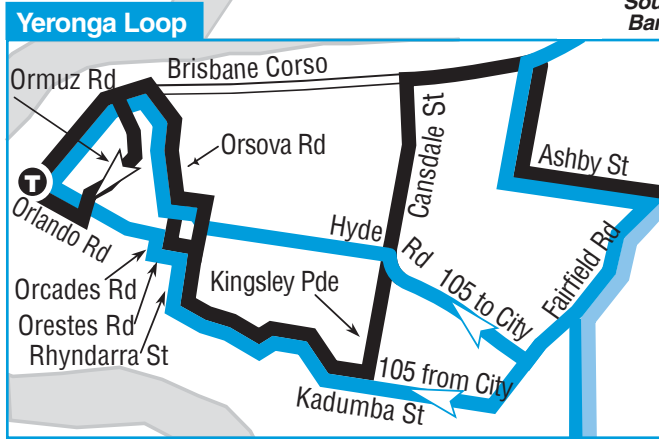

diagrammatic map - not to scale

tip

please show concession ID and tender correct fare and be ready to pay on boarding in order to avoid unnecessary delays.

route 105	route 108
servicing Indooroopilly Tennyson Yeronga Fairfield City	servicing Indooroopilly Tennyson Fairfield City
route 107 servicing Yeronga Fairfield City	

Please Note:

From 29 May 2006, routes 105, 107, 108 will not observe Stop 113 William St at Treasury Casino. The nearest stop will be Stop 81, Elizabeth St, after George St.

Saturday

Route Number	105	105	105	105	105	105	105	105	105	105	105
	am	am	am	am	am	pm	pm	pm	pm	pm	pm
Indooroopilly Interchange 'A'	7:30	8:30	9:30	10:27	11:27	12:27	1:27	2:30	3:30	4:30	5:34
Graceville (Graceville Ave & Oxley Rd)	7:35	8:35	9:35	10:32	11:32	12:32	1:32	2:35	3:35	4:35	5:39
Tennyson (Softstone St)	7:40	8:40	9:40	10:37	11:37	12:37	1:37	2:40	3:40	4:40	5:44
Yeronga	7:50	8:50	9:50	10:47	11:47	12:47	1:47	2:50	3:50	4:50	5:54
Fairfield Junction	7:58	8:58	9:58	10:55	11:55	12:55	1:55	2:58	3:58	4:58	6:02
Mater Hill Station	8:07	9:07	10:07	11:07	12:07	1:07	2:07	3:07	4:07	5:07	6:07
South Bank Station	8:09	9:09	10:09	11:09	12:09	1:09	2:09	3:09	4:09	5:09	6:09
Cultural Centre Station	8:11	9:11	10:11	11:11	12:11	1:11	2:11	3:11	4:11	5:11	6:11
City Gardens - Alice St	8:18	9:18	10:18	11:18	12:18	1:18	2:18	3:18	4:18	5:18	6:18