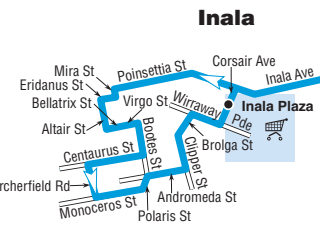

# 123

Griffith University  
to Garden City  
local

**key**

- route 122
- route 123
- zone boundary
- bus stop
- park n' ride
- bus interchange
- connecting train station
- train station
- school
- shopping centre
- university
- hospital

diagrammatic map - not to scale

**tip**

please show concession ID and tender correct fare and be ready to pay on boarding in order to avoid unnecessary delays.

**route 122**

**servicing**

- Inala
- Acacia Ridge
- Coopers Plains
- Garden City

# Route 123 to Garden City

Monday to Friday	123	123	123	123	123	123	123	123	123	123	123	123	123
	am	am	am	am	am	pm	pm	pm	pm	pm	pm	pm	pm
Griffith University 'B'	6:50	7:30	8:30	9:00	10:00	11:00	12:00	1:00	2:00	3:00	4:00	5:00	6:00
Coopers Plains	6:59	7:39	8:39	9:09	10:09	11:09	12:09	1:09	2:09	3:10	4:10	5:10	6:09
Sunnbank Hills Stop 70	7:08	7:49	8:49	9:19	10:18	11:18	12:18	1:18	2:18	3:19	4:19	5:19	6:18
Altandi	7:12	7:56	8:56	9:26	10:24	11:23	12:23	1:23	2:23	3:24	4:24	5:24	6:22
Sunnybank K-Mart	7:16	8:00	9:00	9:30	10:28	11:27	12:27	1:27	2:27	3:28	4:28	5:28	6:26
Garden City Interchange	7:35	8:22	9:21	9:50	10:48	11:47	12:47	1:47	2:47	3:50	4:50	5:50	6:44

# Route 123 to Griffith University

Monday to Friday	123	123	123	123	123	123	123	123	123	123	123	123	123
	am	am	am	am	am	pm	pm	pm	pm	pm	pm	pm	pm
Garden City Interchange 'F'	7:00	8:00	9:00	10:00	11:00	12:00	1:00	2:00	3:05	<b>3</b> 3:30	4:00	5:00	5:45
Sunnybank K-Mart	7:15	8:17	9:17	10:17	11:17	12:17	1:17	2:17	3:27	3:48	4:18	5:17	6:01
Altandi	7:23	8:25	9:25	10:25	11:25	12:25	1:25	2:25	3:35	3:56	4:26	5:25	6:09
Sunnbank Hills Stop 70	7:28	8:30	9:30	10:30	11:30	12:30	1:30	2:30	3:40	4:01	4:31	5:30	6:14
Coopers Plains	7:39	8:39	9:39	10:39	11:39	12:39	1:39	2:39	3:50	4:10	4:42	5:40	6:23
Griffith University 'B'	7:50	8:50	9:50	10:50	11:50	12:50	1:50	2:50	4:03	4:22	4:54	5:51	6:33