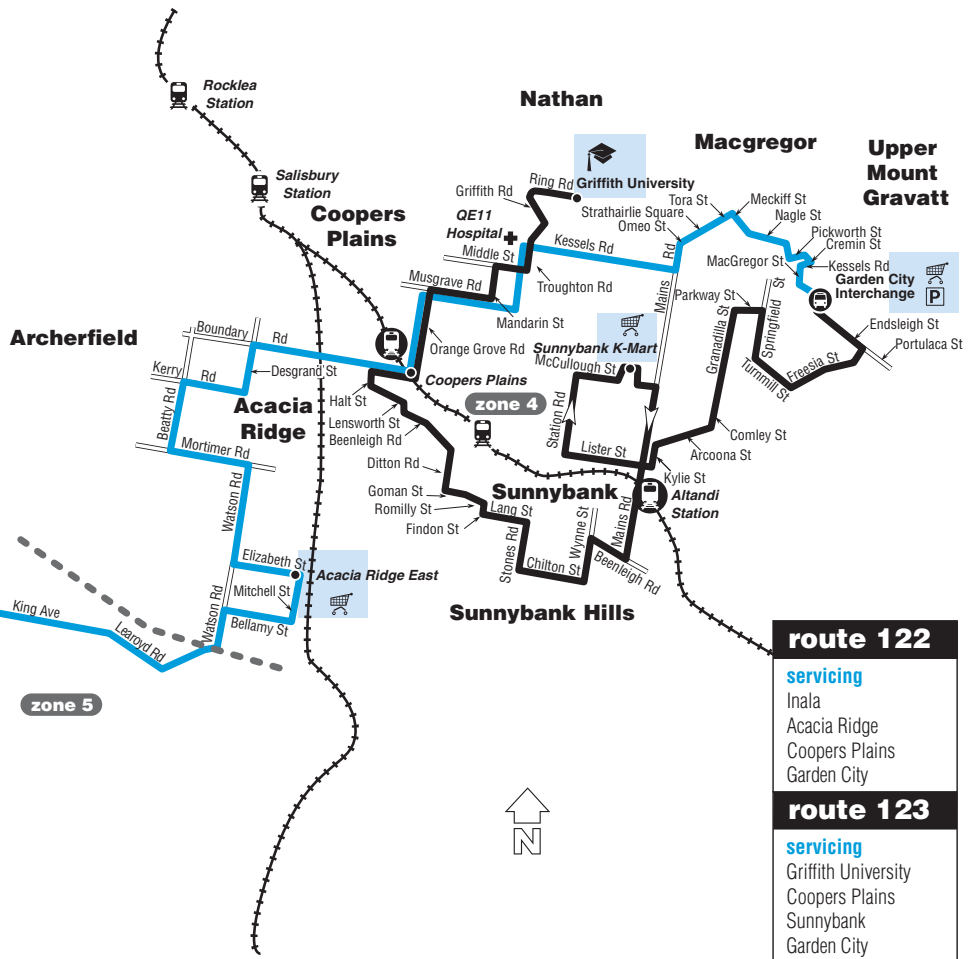

# 123

Griffith University  
to Garden City  
local

**key**

- route 122
- route 123
- zone boundary
- bus stop
- park n' ride
- bus interchange
- connecting train station
- train station
- school
- shopping centre
- university
- hospital

diagrammatic map - not to scale

**tip**

please show concession ID and tender correct fare and be ready to pay on boarding in order to avoid unnecessary delays.

**route 122**

**servicing**

- Inala
- Acacia Ridge
- Coopers Plains
- Garden City

# Route 122 to Inala Plaza

Monday to Friday	122	122	122	122	122	122	122	122	122	122	122	122
	am	am	am	am	am	pm	pm	pm	pm	pm	pm	pm
Garden City Interchange 'C'	6:55	8:15	9:15	10:15	11:15	12:15	1:15	2:15	3:15	4:10	5:15	6:15
QEII Hospital	7:01	8:23	9:22	10:22	11:22	12:22	1:22	2:23	3:23	4:18	5:23	6:21
Coopers Plains	7:10	8:30	9:30	10:30	11:30	12:30	1:30	2:30	3:30	4:25	5:30	6:30
Acacia Ridge East	7:23	8:43	9:43	10:43	11:43	12:43	1:43	2:43	3:43	4:38	5:43	6:43
Inala Plaza	7:40	9:00	10:00	11:00	12:00	1:00	2:00	3:00	4:00	4:55	<b>2</b> 6:00	<b>2</b> 7:00
Inala Plaza to 122 Loop		9:02	10:02	11:02	12:02	1:02	2:02	3:02	4:02	5:02		

# Route 123 to Garden City

Monday to Friday	123	123	123	123	123	123	123	123	123	123	123	123	123
	am	am	am	am	am	pm	pm	pm	pm	pm	pm	pm	pm
Griffith University 'B'	6:50	7:30	8:30	9:00	10:00	11:00	12:00	1:00	2:00	3:00	4:00	5:00	6:00
Coopers Plains	6:59	7:39	8:39	9:09	10:09	11:09	12:09	1:09	2:09	3:10	4:10	5:10	6:09
Sunnbank Hills Stop 70	7:08	7:49	8:49	9:19	10:18	11:18	12:18	1:18	2:18	3:19	4:19	5:19	6:18
Altandi	7:12	7:56	8:56	9:26	10:24	11:23	12:23	1:23	2:23	3:24	4:24	5:24	6:22
Sunnybank K-Mart	7:16	8:00	9:00	9:30	10:28	11:27	12:27	1:27	2:27	3:28	4:28	5:28	6:26
Garden City Interchange	7:35	8:22	9:21	9:50	10:48	11:47	12:47	1:47	2:47	3:50	4:50	5:50	6:44