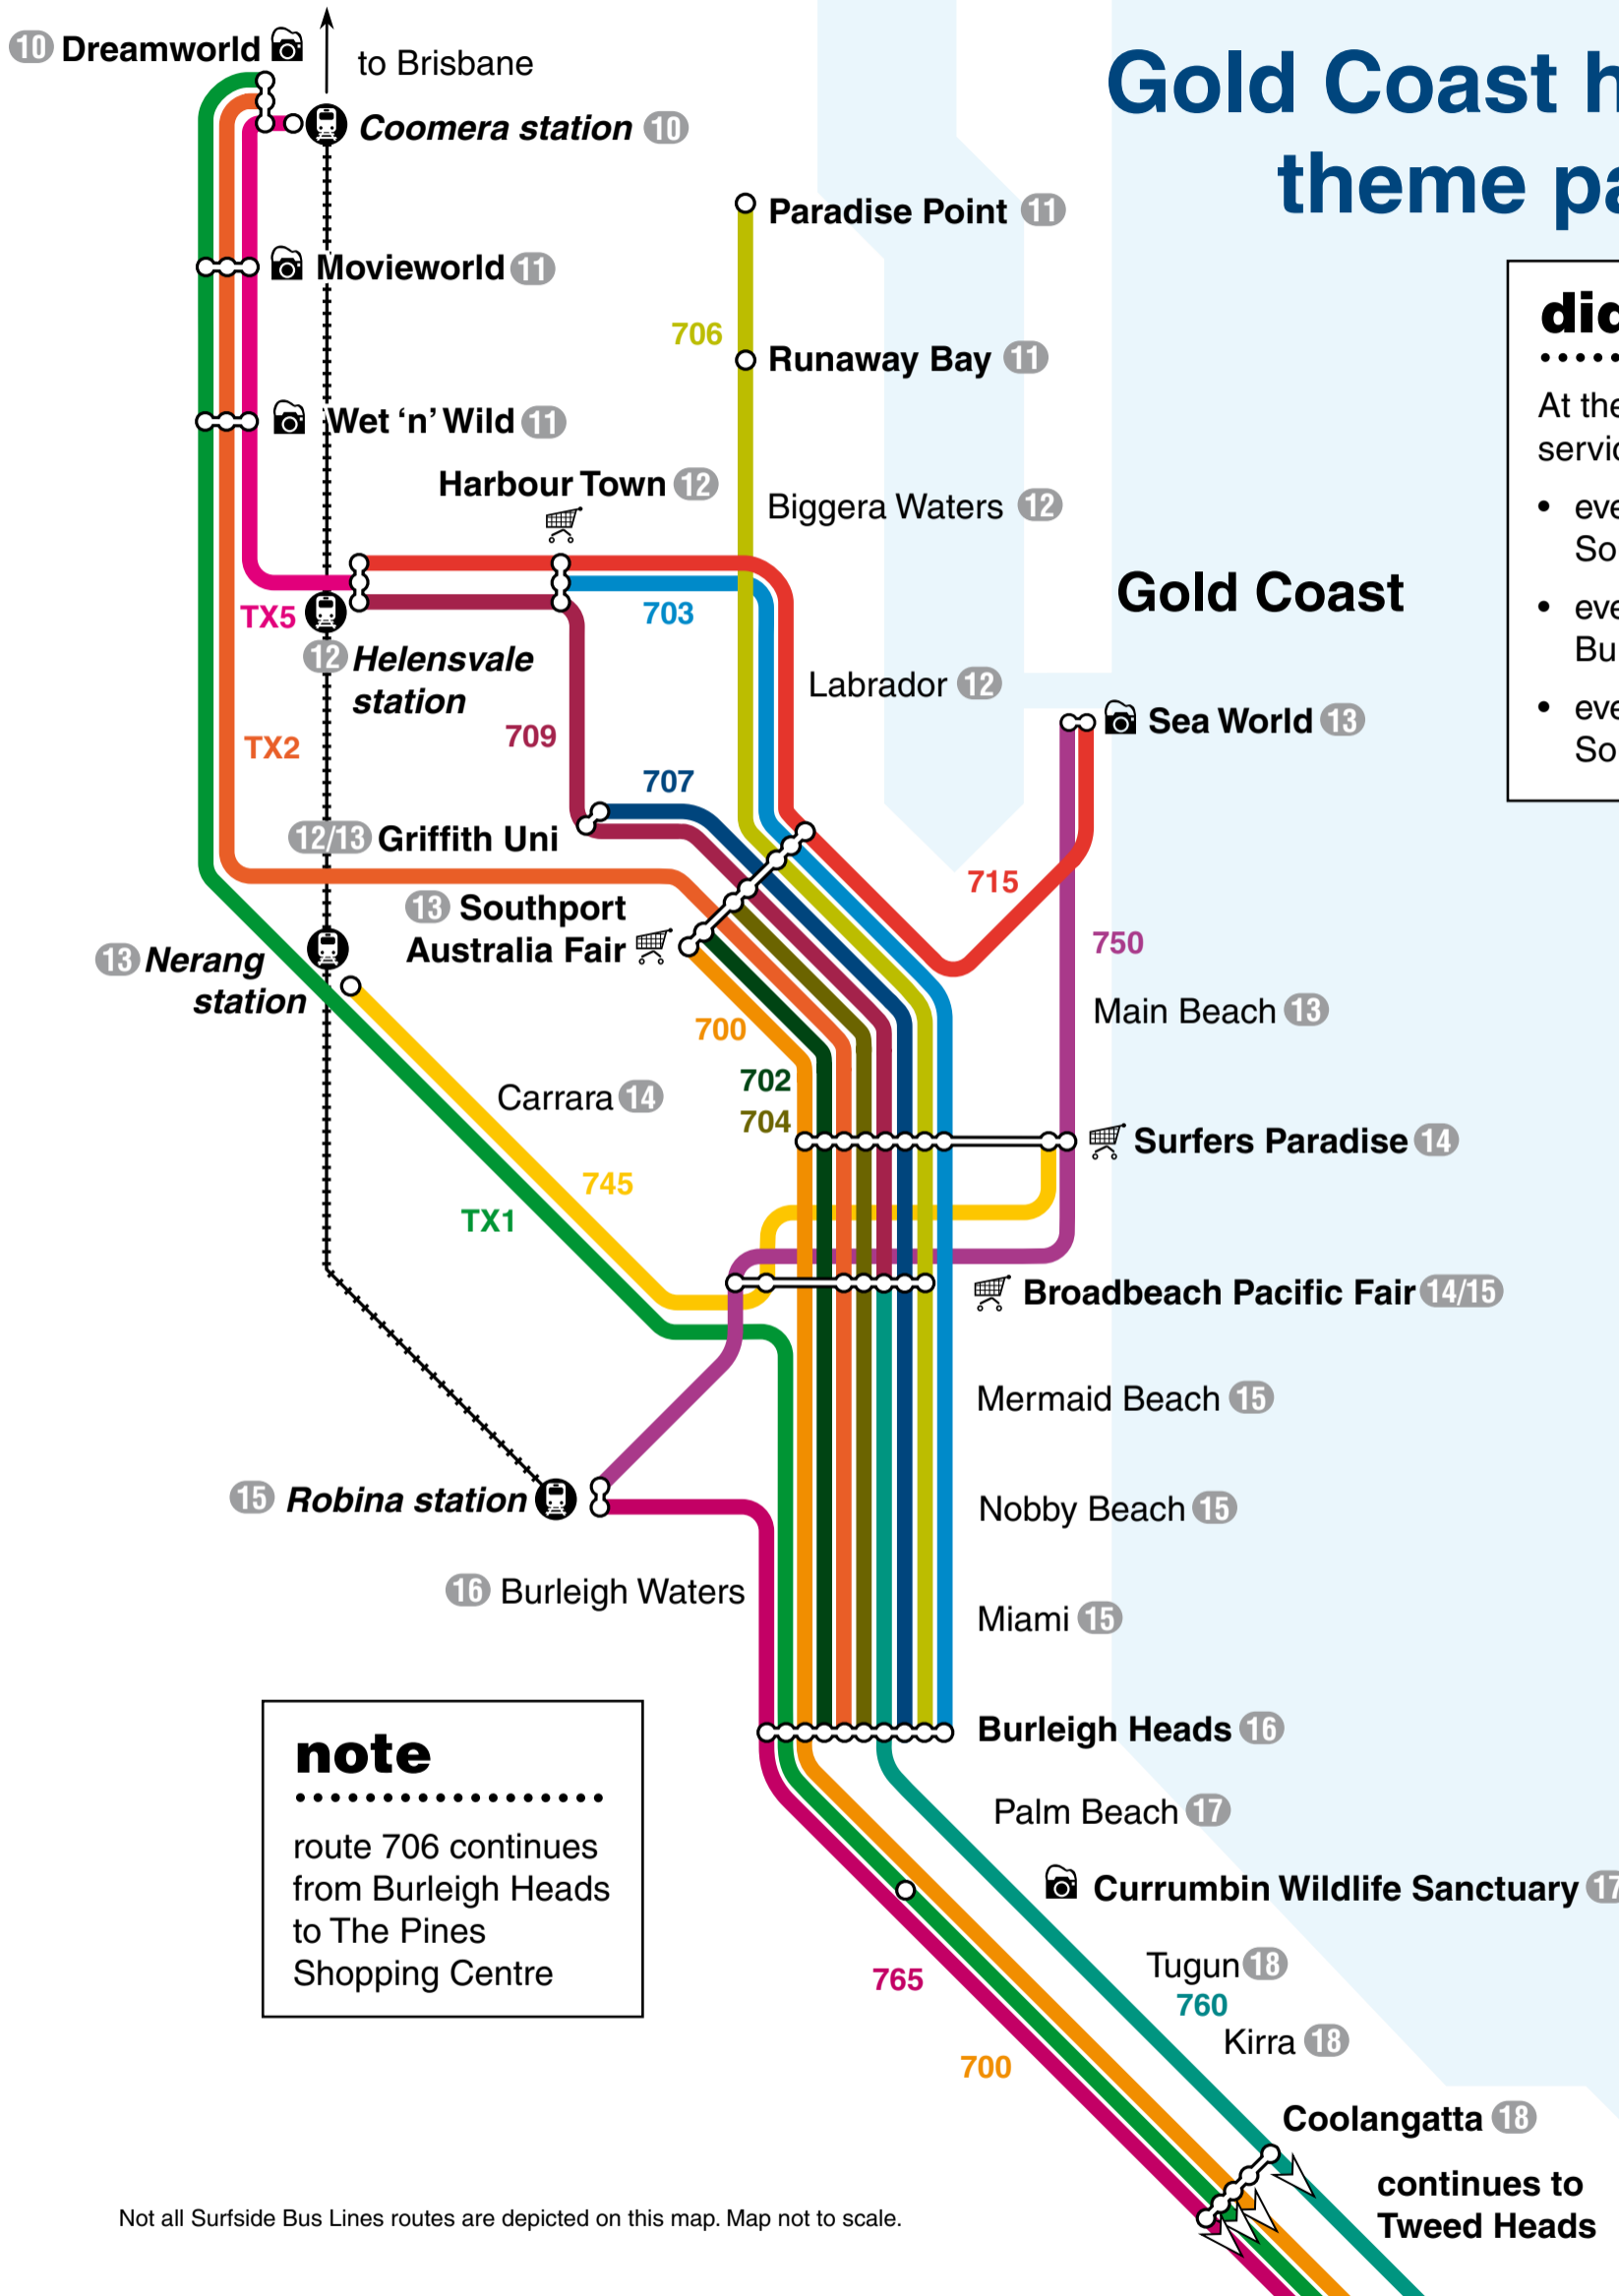

Gold Coast highway and theme park services

did you know?

 At the busiest times of the day services will operate:

- every 5 minutes between Southport and Burleigh Heads
- every 10 minutes between Burleigh Heads and Coolangatta
- every 15 minutes between Southport and Helensvale

key

- route TX1
- route TX2
- route TX5
- route 700
- route 702
- route 703
- route 704
- route 706
- route 707
- route 709
- route 715
- route 745
- route 750
- route 760
- route 765

- 13 zone number
- major interchange
- 🚂 train station
- 📷 tourist attraction
- 🛒 shopping centre

note

 route 706 continues from Burleigh Heads to The Pines Shopping Centre

Not all Surfside Bus Lines routes are depicted on this map. Map not to scale.